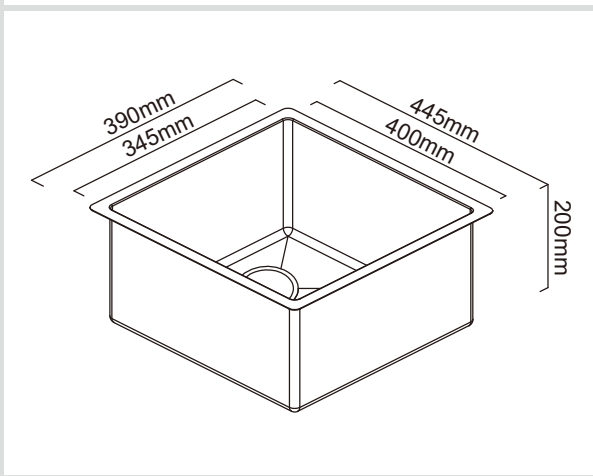

## Dimensions

## Specifications

Description	Single Bowl, Inset/Undermount Sink
Overall Sink Size	390mm x 445mm x 200mm deep
Bowl Dimensions	345mm x 400mm x 200mm deep
Drainer Length	N/A
Technic	Fabrication
Material	Stainless steel SUS304

## Installation

Fixings	Inset & Undermount clips supplied
Template	N/A
Min Cabinet Size	500mm
Waste Holes	1 x 90mm round Compatible with waste disposal