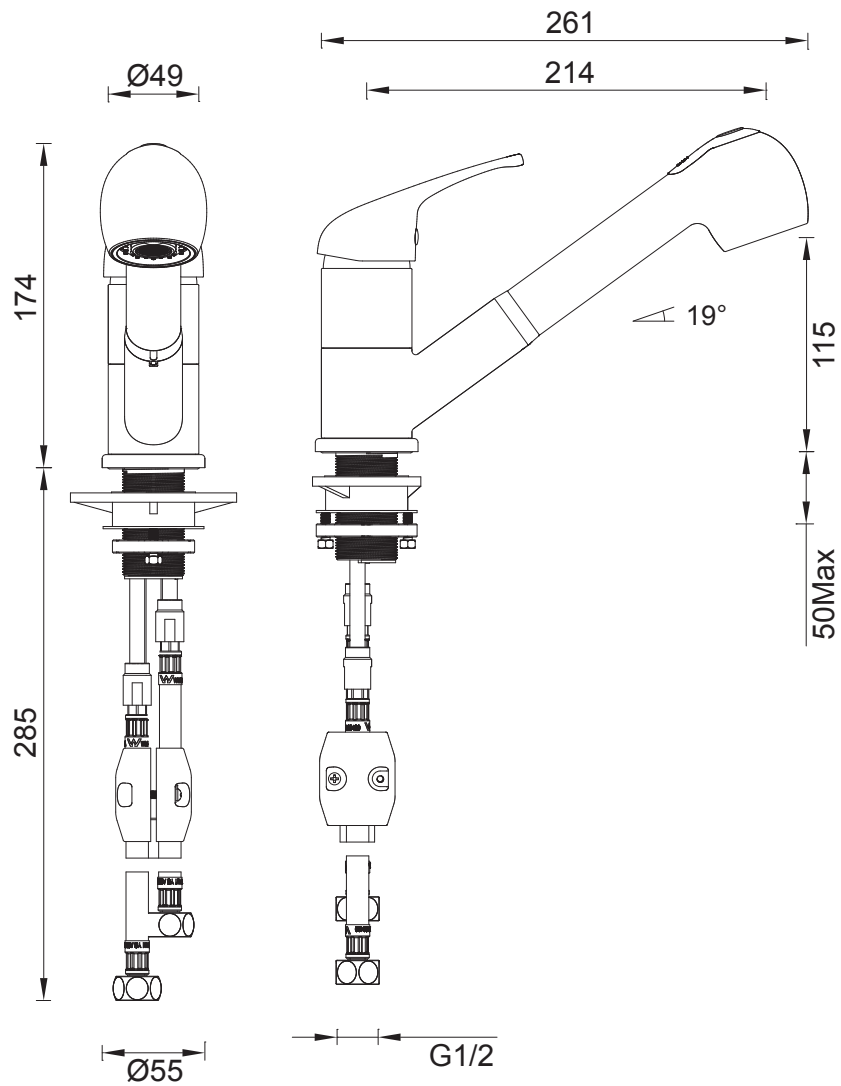

MPOSM

MIXMASTER SINK MIXER WITH PULL-OUT SPRAY

WELS Rating 4 Star 6.5L/min
WELS Registration #T17145

AVAILABLE IN

MPOSM
(CHROME)

P: 1800 809 143

E: mail@abey.com.au

W: www.abey.com.au