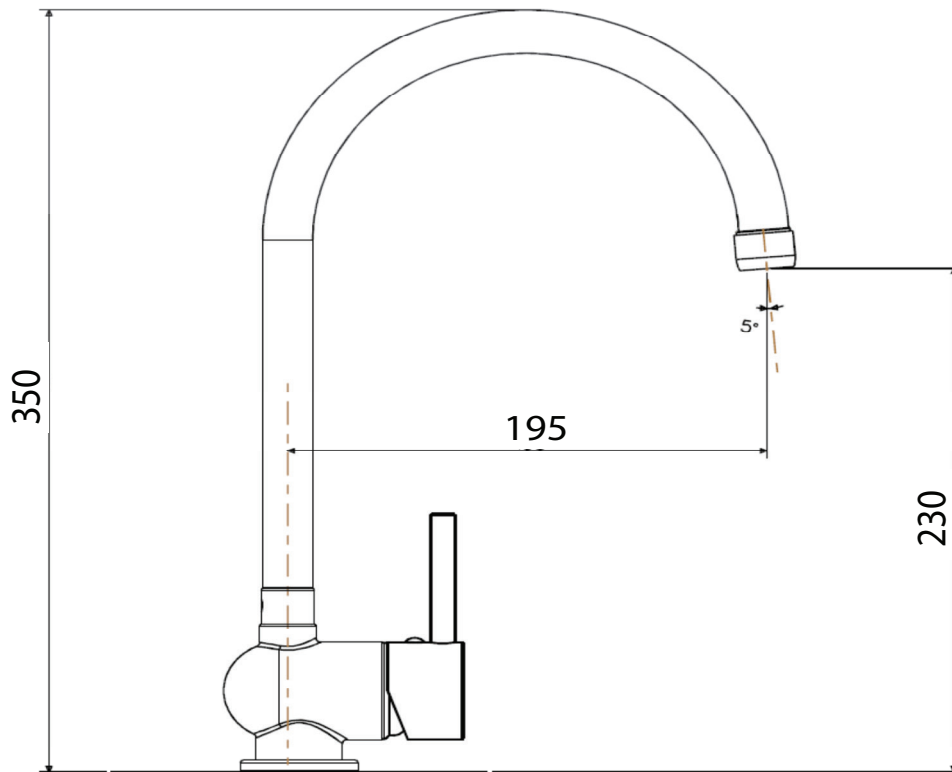

MALIBU P

GOOSENECK SINK MIXER

WELS Rating 4 Star 7.0L/min
WELS Registration #T25890

AVAILABLE IN

MALIBU P
(CHROME)

P: 1800 809 143

E: mail@abey.com.au

W: www.abey.com.au