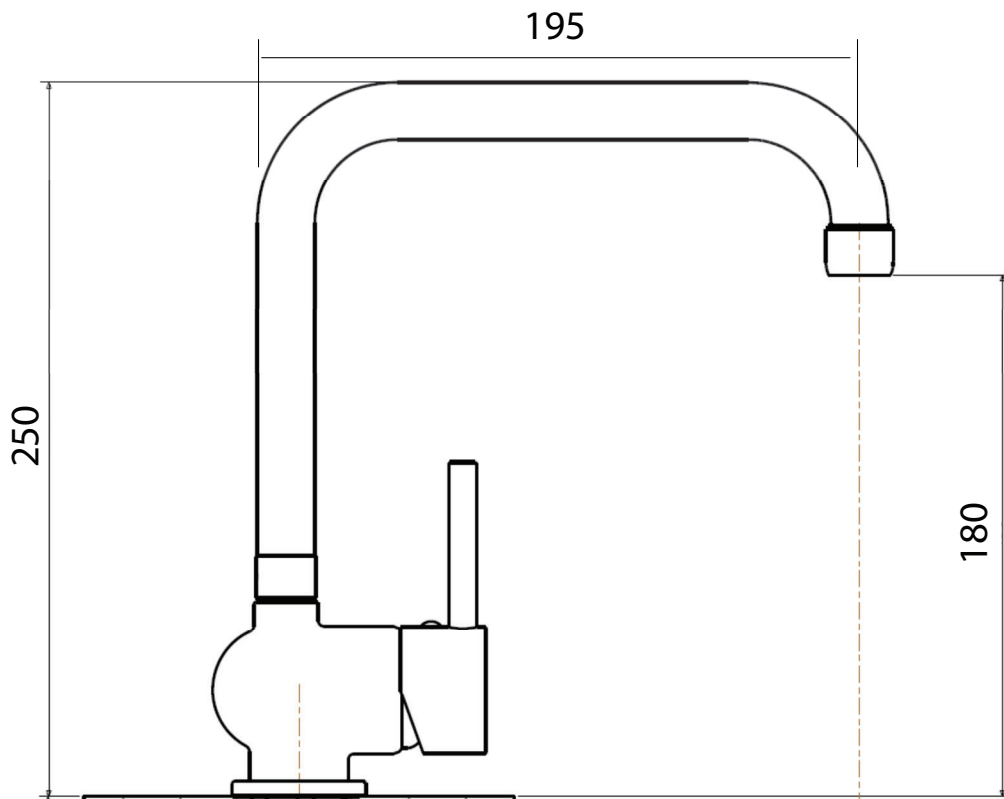

MALIBU Q

SQUARENECK SINK MIXER

WELS Rating 4 Star 7.0L/min
WELS Registration #T25889

AVAILABLE IN

P: 1800 809 143

E: mail@abey.com.au

W: www.abey.com.au