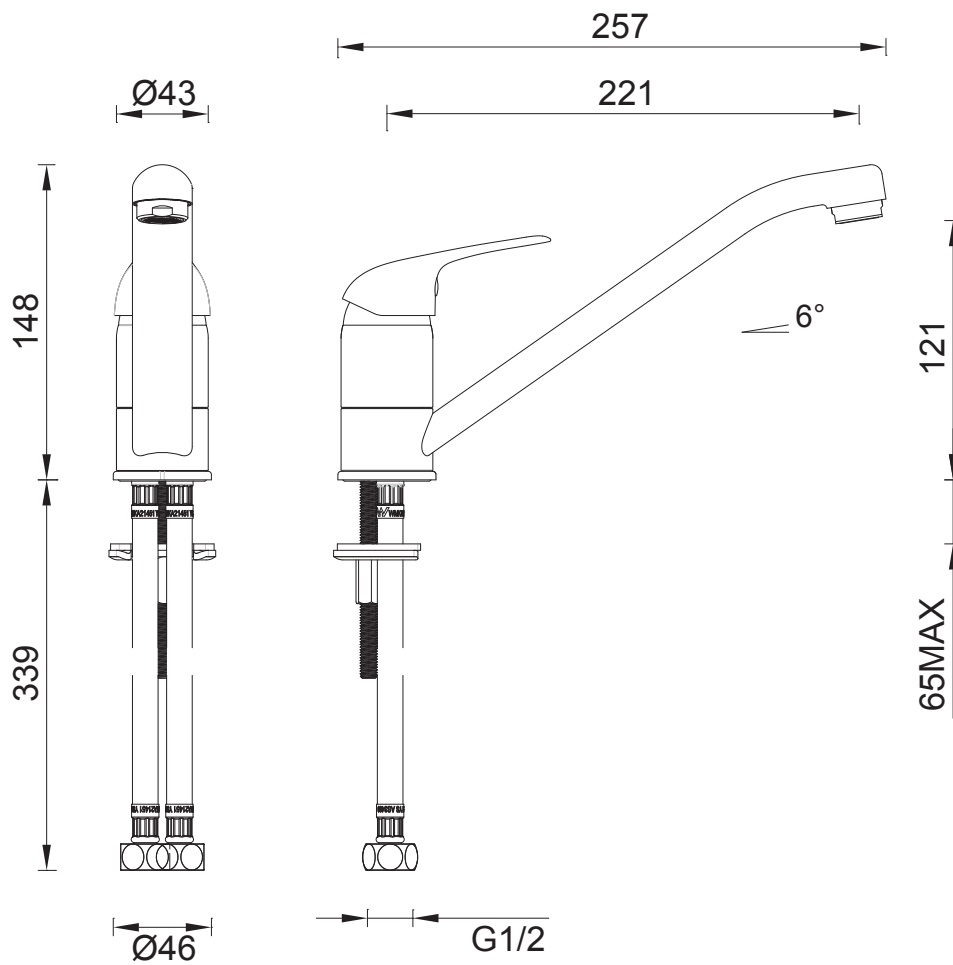

## MIXMASTER MK1 SINK MIXER 35MM

WELS Rating 4 Star 7.5L/min  
WELS Registration #T17035