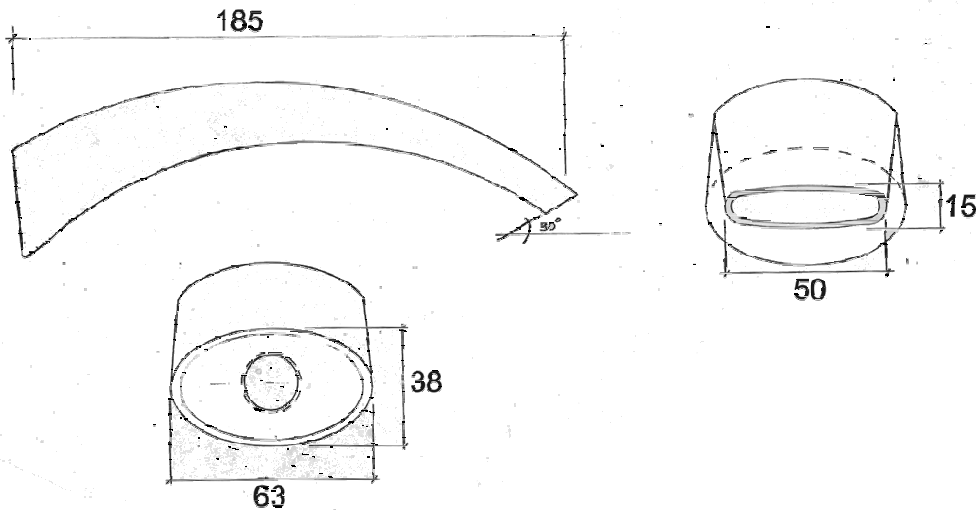

Cascade Wall Spout

TECHNICAL SPECIFICATIONS

PRODUCT NO: **92624**, Cascade Wall Spout – 185mm Reach - 15mm (1/2") BSP female thread