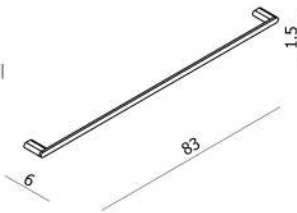

LOFT Towel Ring
AR33038

LOFT Hand Towel Rail
AR33005

LOFT Towel Rail
AR33001

LOFT Towel Rail
AR33014

LOFT Double Towel Rail
AR33002

LOFT Bath Towel Rack
AR33007

UNIVERSAL Range (Products to compliment the LOFT range)