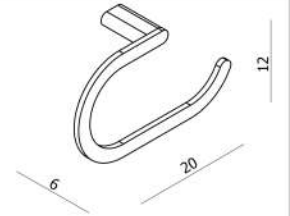

Towel Ring

Single Towel Rails

Double Towel Rail

Bath Towel Rack

LOFT

Bathroom Collection

LOFT Robe Hook
AR33044

LOFT Toilet Roll Holder
AR33043

LOFT Towel Ring
AR33038

LOFT Hand Towel Rail
AR33005

LOFT Towel Rail
AR33001

LOFT Towel Rail
AR33014

LOFT Double Towel Rail
AR33002

LOFT Bath Towel Rack
AR33007

UNIVERSAL Range (Products to compliment the LOFT range)