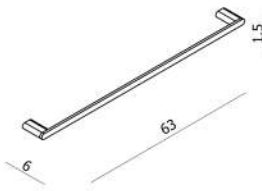

LOFT Towel Rail
AR33001