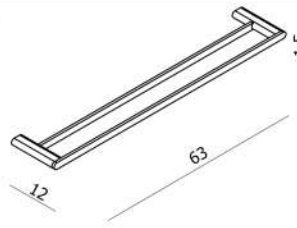

LOFT Towel Ring
AR33038

LOFT Hand Towel Rail
AR33005

LOFT Towel Rail
AR33001

LOFT Towel Rail
AR33014

LOFT Double Towel Rail
AR33002

LOFT Bath Towel Rack
AR33007

UNIVERSAL Range (Products to compliment the LOFT range)