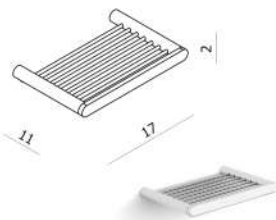

LOFT Towel Ring
AR33038

LOFT Hand Towel Rail
AR33005

LOFT Towel Rail
AR33001

LOFT Towel Rail
AR33014

LOFT Double Towel Rail
AR33002

LOFT Bath Towel Rack
AR33007

UNIVERSAL Range (Products to compliment the LOFT range)

UNIVERSAL Soap Dish Rack
AR33060

UNIVERSAL Shower Shelf Rack
AR33061

Optional Metal Soap Tray
AR31060

Suitable for AR33060 and AR33061

UNIVERSAL Glass Shelf with Round & Square brackets
AR20849RS

UNIVERSAL Toilet Brush Set with Chrome base & Glass bowl
AR70225