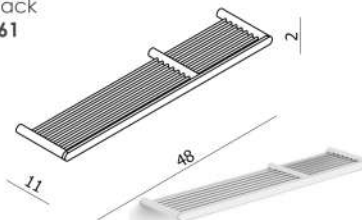

LOFT Towel Ring
AR33038

LOFT Hand Towel Rail
AR33005

LOFT Towel Rail
AR33001

LOFT Towel Rail
AR33014

LOFT Double Towel Rail
AR33002

LOFT Bath Towel Rack
AR33007

UNIVERSAL Range (Products to compliment the LOFT range)

UNIVERSAL Soap Dish Rack
AR33060

UNIVERSAL Shower Shelf Rack
AR33061

Optional Metal Soap Tray
AR31060

Suitable for AR33060 and AR33061

UNIVERSAL Glass Shelf with Round & Square brackets
AR20849RS

UNIVERSAL Toilet Brush Set with Chrome base & Glass bowl
AR70225