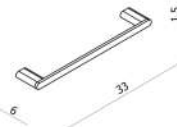

LOFT Double Towel Rail
AR33002

LOFT Hand Towel Rail
AR33005