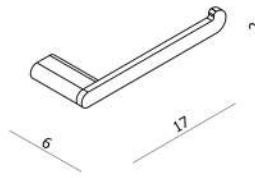

Towel Ring

Single Towel Rails

Double Towel Rail

Bath Towel Rack

LOFT

Bathroom Collection

LOFT Robe Hook
AR33044

LOFT Toilet Roll Holder
AR33043