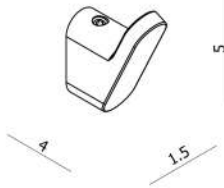

Towel Ring

Single Towel Rails

Double Towel Rail

Bath Towel Rack

LOFT

Bathroom Collection

LOFT Robe Hook
AR33044

LOFT Toilet Roll Holder
AR33043