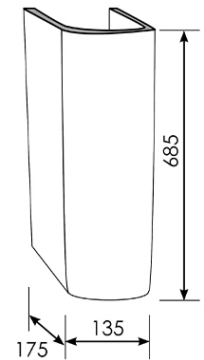

### OPTIONAL TRAP COVER & PEDESTAL DIMENSIONS

\*Please visit [argentaust.com.au/warranty](http://argentaust.com.au/warranty) to view the full warranty

Note: All dimensions are in millimetres and are subject to normal manufacturing variations. Always use the physical product measurements for cut-outs and rough-ins as the technical details shown may differ from the actual product. Use acetic cured silicone sealant. Do not use epoxy type adhesives. Clean with damp cloth. Do not use abrasive cleaners, liquids or pastes.