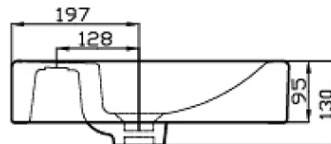

### OPTIONAL TRAP COVER & PEDESTAL DIMENSIONS

\*Please visit [argentaust.com.au/warranty](http://argentaust.com.au/warranty) to view the full warranty

Note: All dimensions are in millimetres and are subject to normal manufacturing variations. Always use the physical product measurements for cut-outs and rough-ins as the technical details shown may differ from the actual product. Use acetic cured silicone sealant. Do not use epoxy type adhesives. Clean with damp cloth. Do not use abrasive cleaners, liquids or pastes.