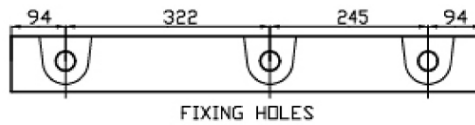

### OPTIONAL TRAP COVER & PEDESTAL DIMENSIONS

\*Please visit [argentaust.com.au/warranty](http://argentaust.com.au/warranty) to view the full warranty

Note: All dimensions are in millimetres and are subject to normal manufacturing variations. Always use the physical product measurements for cut-outs and rough-ins as the technical details shown may differ from the actual product. Use acetic cured silicone sealant. Do not use epoxy type adhesives. Clean with damp cloth. Do not use abrasive cleaners, liquids or pastes.