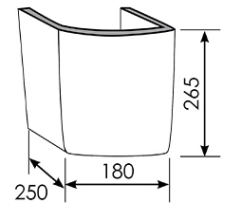

### OPTIONAL TRAP COVER & PEDESTAL DIMENSIONS

\*Please visit [argentaust.com.au/warranty](http://argentaust.com.au/warranty) to view the full warranty

Note: All dimensions are in millimetres and are subject to normal manufacturing variations. Always use the physical product measurements for cut-outs and rough-ins as the technical details shown may differ from the actual product. Use acetic cured silicone sealant. Do not use epoxy type adhesives. Clean with damp cloth. Do not use abrasive cleaners, liquids or pastes.