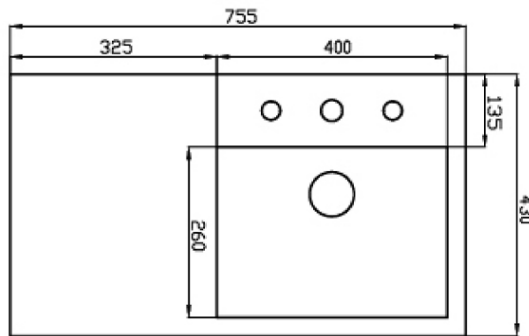

### OPTIONAL TRAP COVER & PEDESTAL DIMENSIONS

\*Please visit [argentaust.com.au/warranty](http://argentaust.com.au/warranty) to view the full warranty

Note: All dimensions are in millimetres and are subject to normal manufacturing variations. Always use the physical product measurements for cut-outs and rough-ins as the technical details shown may differ from the actual product. Use acetic cured silicone sealant. Do not use epoxy type adhesives. Clean with damp cloth. Do not use abrasive cleaners, liquids or pastes.