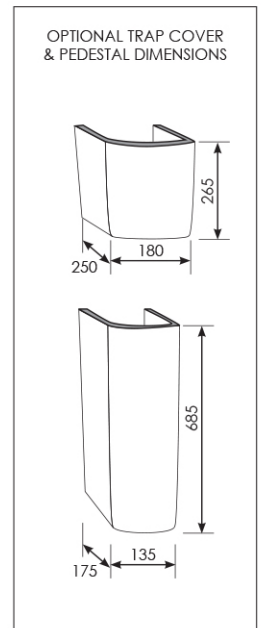

# Evo 900 Asymmetric Basin

Left Hand Bowl | 1 Tap Hole | Pedestal

**Product Image**

**Product Details**

<b>SKU:</b>	<b>EV36MUL01PB</b>
Brand:	Argent
Range:	Evo
Warranty:	10 Years
Product Width:	900 mm
Product Depth:	450 mm
WELS:	N/A

**Additional Features**

**Required Product**

**Recommended Products**  
Evo Furniture options

**Technical Specification**

**Additional Notes**  
\* K316 Series Pop up waste options

*Note: All dimensions are in millimetres and are subject to normal manufacturing variations. Always use the physical product measurements for cut-outs and rough-ins as the technical details shown may differ from the actual product. Use acetic cured silicone sealant. Do not use epoxy type adhesives. Clean with damp cloth. Do not use abrasive cleaners, liquids or pastes.*