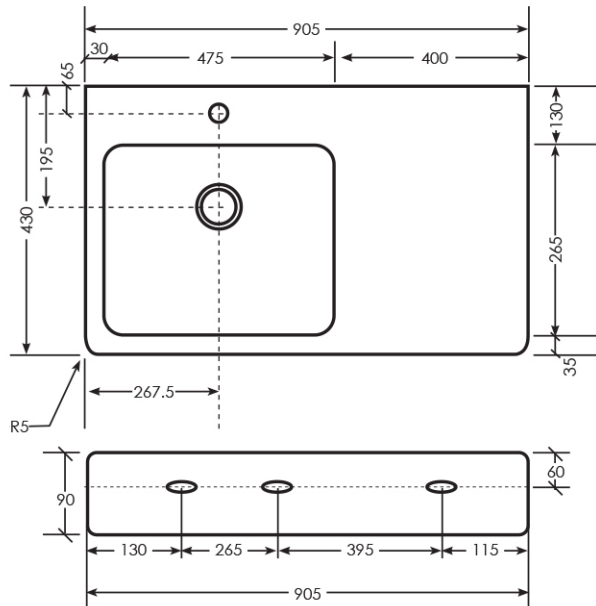

# Evo 900 Asymmetric Basin

Left Hand Bowl | 1 Tap Hole | Pedestal

**Product Image**

**Product Details**

<b>SKU:</b>	<b>EV36MUL01PB</b>
Brand:	Argent
Range:	Evo
Warranty:	10 Years
Product Width:	900 mm
Product Depth:	450 mm
WELS:	N/A

**Additional Features**

**Required Product**

**Recommended Products**  
Evo Furniture options

**Technical Specification**

**Additional Notes**  
\* K316 Series Pop up waste options

*Note: All dimensions are in millimetres and are subject to normal manufacturing variations. Always use the physical product measurements for cut-outs and rough-ins as the technical details shown may differ from the actual product. Use acetic cured silicone sealant. Do not use epoxy type adhesives. Clean with damp cloth. Do not use abrasive cleaners, liquids or pastes.*