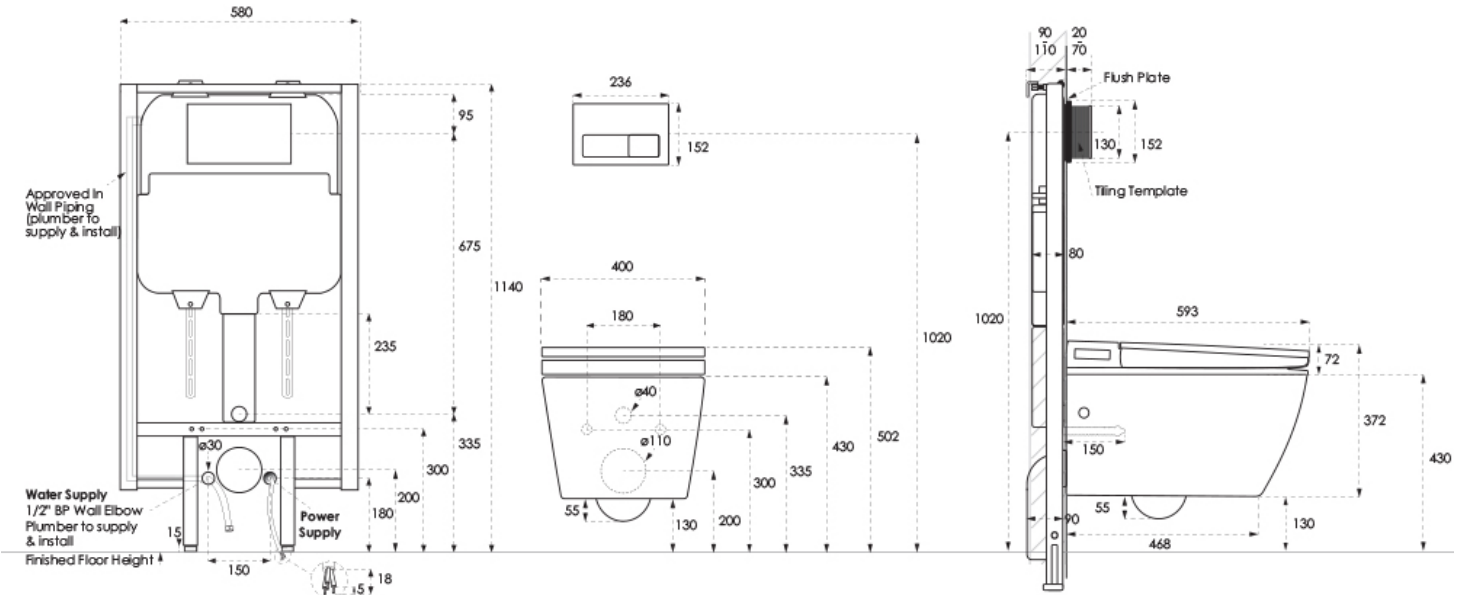

Argent Evo Wall Hung Smart Toilet System

P Trap / Soft Close Seat

Product Image	Product Details
---------------	-----------------

SKU:	AF52IN48WB
Brand:	Argent
Range:	Evo
Warranty:	10/3 Years- Ceramic / Smart Seat
Product Height:	502 / 1140
Product Width:	400 / 580
Product Depth:	593 / 90
WELS:	TBC

See below for Smart Toilet Water and Electrical rough in requirements

Additional Features

<p>Required Product</p> <p>Your Selection of Argent Kubic or Edge Flush Plate</p> <p>Recommended Products</p>	<p>Additional Notes</p> <ul style="list-style-type: none"> * Remote control & Side control Options * Fully integrated system * Adjustable temperate and flow functions * Multiple wash options * Adjustable Air Drying & Deodoriser * Night light with ambient function <p>Installation Instructions</p> <ul style="list-style-type: none"> * Electrical rough in with Isolated 10amp circuit required * RPZD required as per the National Construction Code and AS/NZS3500
---	---

Argent Evo Wall Hung Smart Toilet System

P Trap / Soft Close Seat

Technical Specification

Note: All dimensions are in millimetres and are subject to normal manufacturing variations. Always use the physical product measurements for cut-outs and rough-ins as the technical details shown may differ from the actual product. Use acetic cured silicone sealant. Do not use epoxy type adhesives. Clean with damp cloth. Do not use abrasive cleaners, liquids or pastes.