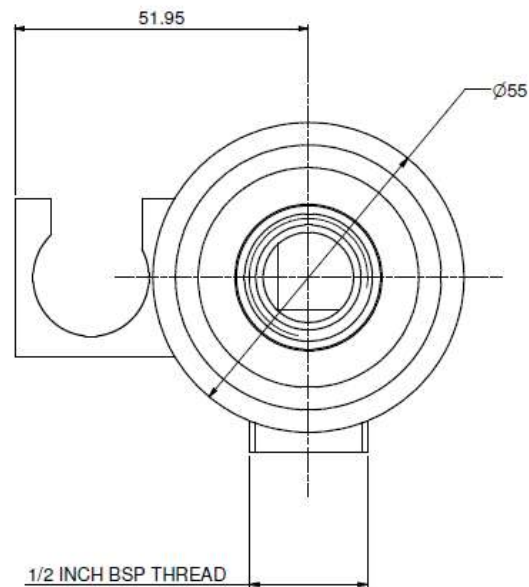

## Adjustable Wall Bracket & Union

262402B bracket depicted here with Grohe Euphoria hand piece and Flex hose (not included in the price).

### TECHNICAL SPECIFICATIONS

PRODUCT NO: **262402B**,  
PRODUCT NO: **2S2402B**,

Adjustable Wall Bracket & Union (with **round** wall flange)  
Adjustable Wall Bracket & Union (with **square** wall flange)