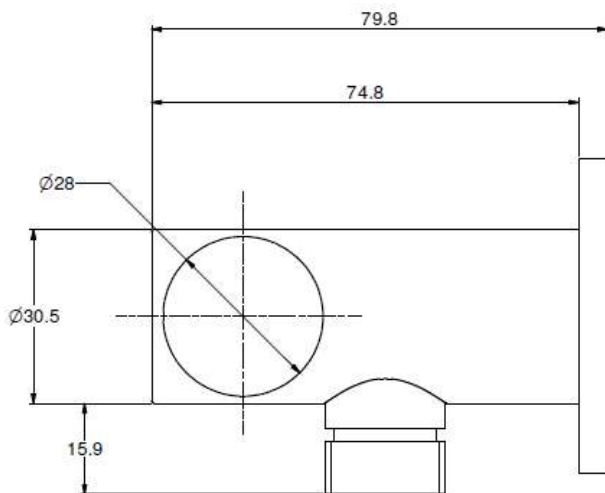

## Adjustable Wall Bracket & Union

262402B bracket depicted here with Grohe Euphoria hand piece and Flex hose (not included in the price).

### TECHNICAL SPECIFICATIONS

PRODUCT NO: **262402B**,  
PRODUCT NO: **2S2402B**,

Adjustable Wall Bracket & Union (with **round** wall flange)  
Adjustable Wall Bracket & Union (with **square** wall flange)