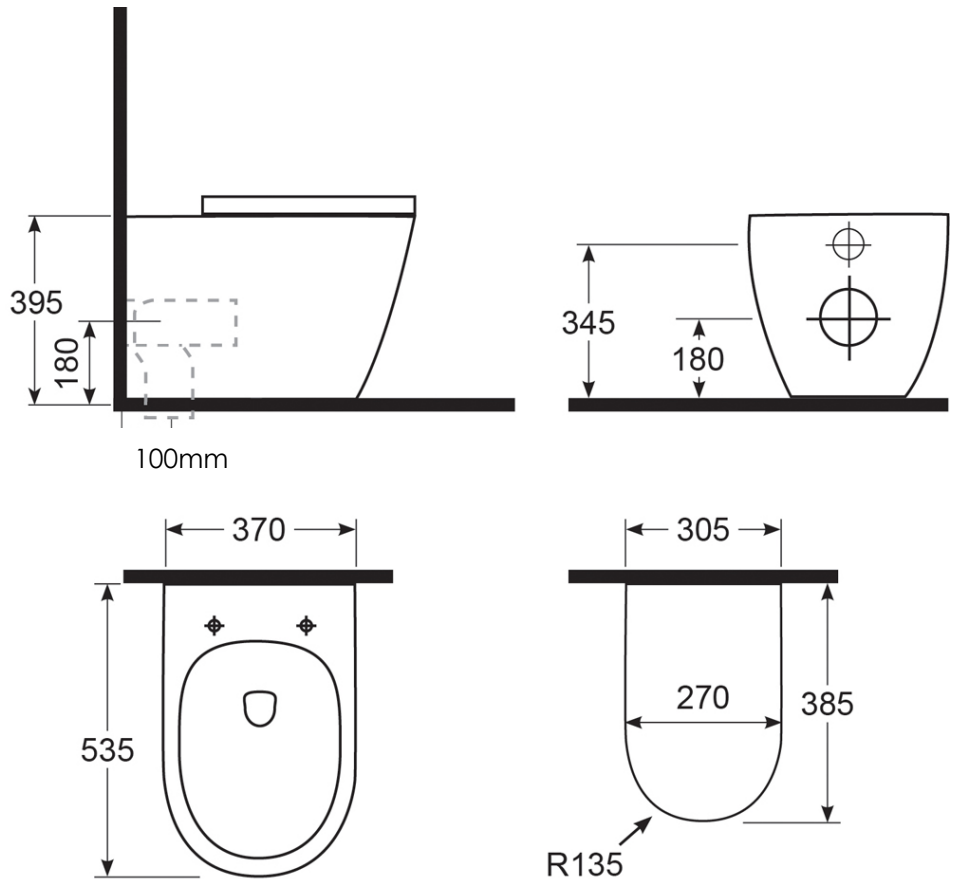

## Additional Features

**Required Product**  
Matching InWall Cistern

**Recommended Products**  
IN38905 or IN36305

**Additional Notes**

- Hygienic Flush Rim
- S&P Trap

## Technical Specification

\*Please visit [argentaust.com.au/warranty](http://argentaust.com.au/warranty) to view the full warranty

Note: All dimensions are in millimetres and are subject to normal manufacturing variations. Always use the physical product measurements for cut-outs and rough-ins as the technical details shown may differ from the actual product. Use acetic cured silicone sealant. Do not use epoxy type adhesives. Clean with damp cloth. Do not use abrasive cleaners, liquids or pastes.