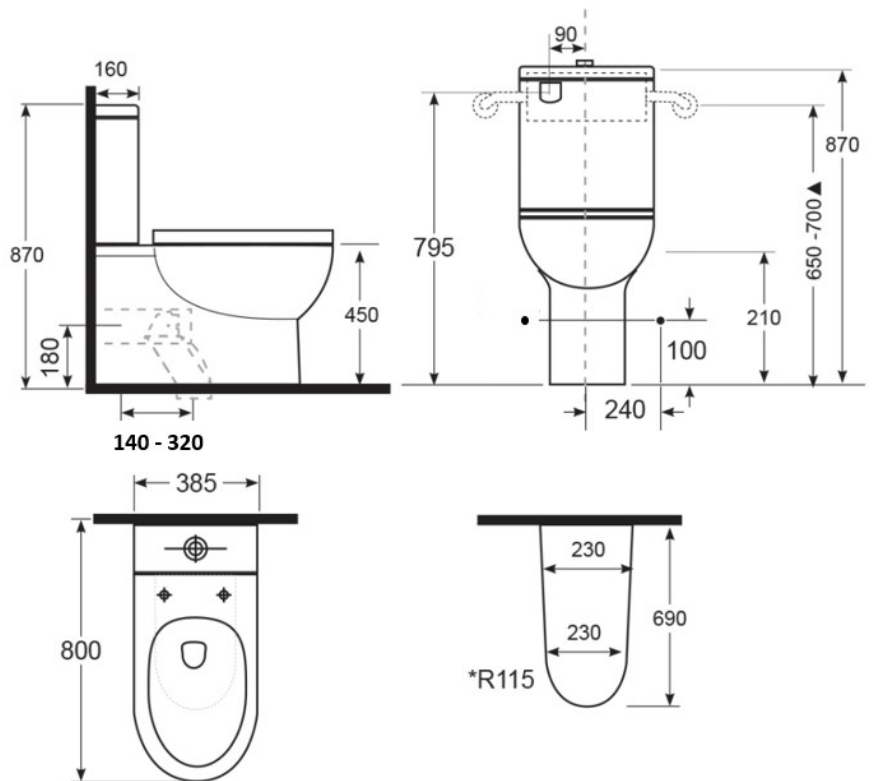

Alto Plus PWD BTW Toilet

S&P Trap | Rear Entry | Backrest

Product Image

Product Details

Code:	805701T4RPB
Brand:	Argent
Range:	Alto
Warranty:	10 Years*
WELS:	4 Star 3.5 LPM, Reg #: L05248

Additional Features

Required Product

Matching Compliant Grab Rails

Recommended Products

Advantage Grab Rail Selection

Additional Notes

- Can be converted to Bottom Water Inlet on site if required

Installation Instructions

- * Backrest to be installed at the approved height as per AS1428
- * S Trap Set Out adjustable from 140 - 320mm
- * P Trap 180mm

Technical Specification

*Please visit argentaust.com.au/warranty to view the full warranty

Note: All dimensions are in millimetres and are subject to normal manufacturing variations. Always use the physical product measurements for cut-outs and rough-ins as the technical details shown may differ from the actual product. Use acetic cured silicone sealant. Do not use epoxy type adhesives. Clean with damp cloth. Do not use abrasive cleaners, liquids or pastes.