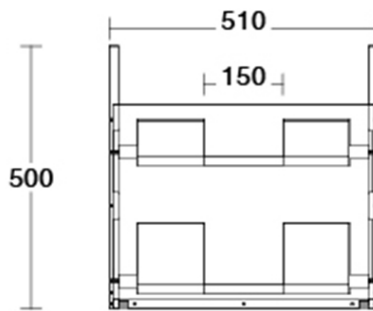

Front Section

*Please visit argentaust.com.au/warranty to view the full warranty

Note: All dimensions are in millimetres and are subject to normal manufacturing variations. Always use the physical product measurements for cut-outs and rough-ins as the technical details shown may differ from the actual product. Use acetic cured silicone sealant. Do not use epoxy type adhesives. Clean with damp cloth. Do not use abrasive cleaners, liquids or pastes.