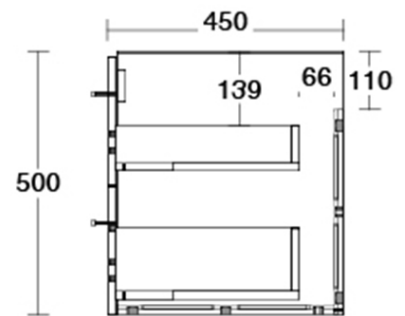

Side Section