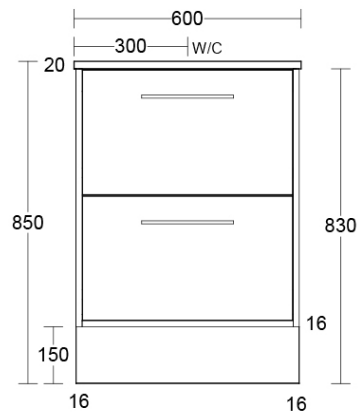

Installation Instructions

- * Floor Mounted
- * Some Cabinet/basin configurations may limit tap hole positioning

*Please visit argentaust.com.au/warranty to view the full warranty

Note: All dimensions are in millimetres and are subject to normal manufacturing variations. Always use the physical product measurements for cut-outs and rough-ins as the technical details shown may differ from the actual product. Use acetic cured silicone sealant. Do not use epoxy type adhesives. Clean with damp cloth. Do not use abrasive cleaners, liquids or pastes.