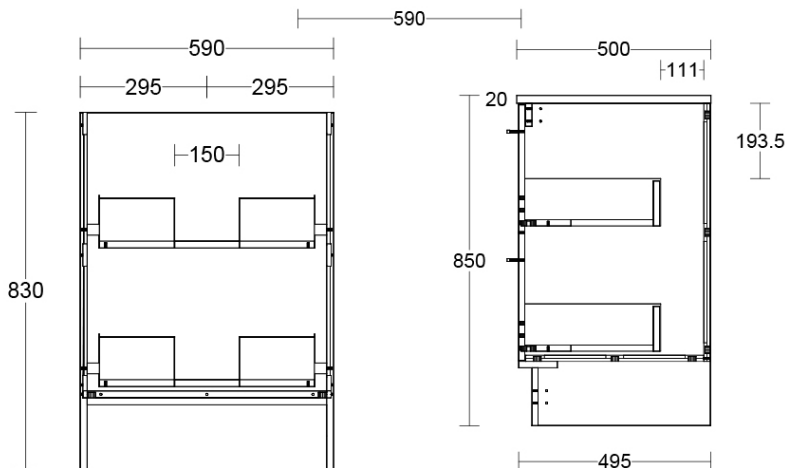

Installation Instructions

- * Floor Mounted
- * Some Cabinet/basin configurations may limit tap hole positioning

*Please visit argentaust.com.au/warranty to view the full warranty

Note: All dimensions are in millimetres and are subject to normal manufacturing variations. Always use the physical product measurements for cut-outs and rough-ins as the technical details shown may differ from the actual product. Use acetic cured silicone sealant. Do not use epoxy type adhesives. Clean with damp cloth. Do not use abrasive cleaners, liquids or pastes.