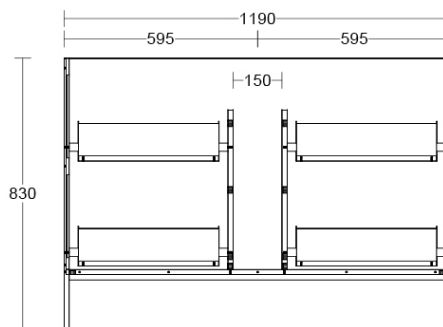

Installation Instructions

- * Floor Mounted
- * Some Cabinet/basin configurations may limit tap hole positioning

*Please visit argentaust.com.au/warranty to view the full warranty

Note: All dimensions are in millimetres and are subject to normal manufacturing variations. Always use the physical product measurements for cut-outs and rough-ins as the technical details shown may differ from the actual product. Use acetic cured silicone sealant. Do not use epoxy type adhesives. Clean with damp cloth. Do not use abrasive cleaners, liquids or pastes.