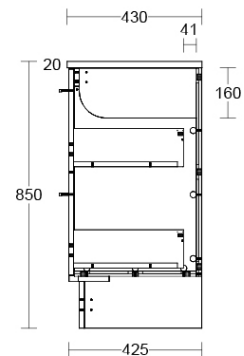

Installation Instructions

- * Floor Mounted
- * Some Cabinet/basin configurations may limit tap hole positioning

*Please visit argentaust.com.au/warranty to view the full warranty

Note: All dimensions are in millimetres and are subject to normal manufacturing variations. Always use the physical product measurements for cut-outs and rough-ins as the technical details shown may differ from the actual product. Use acetic cured silicone sealant. Do not use epoxy type adhesives. Clean with damp cloth. Do not use abrasive cleaners, liquids or pastes.