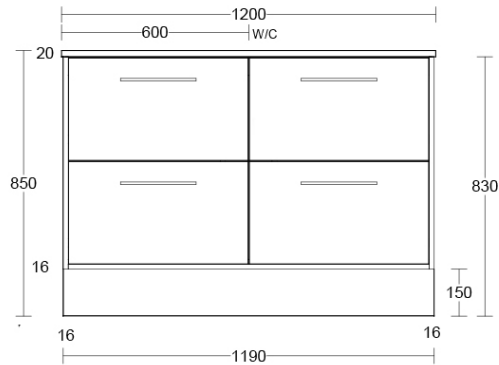

Luxus Slim 1200 Floor Cabinet

suit Undercounter Basin, 4 Drawer

Product Image

Product Details

Code: LUU1200NSF4XX
Brand: Argent
Range: Luxus
Warranty: 10 Years*

Additional Features

Technical Specification

Required Product

Wall Mounted Tapware recommended for Slim Cabinets

Recommended Products

Villeroy & Boch, Bette, Argent Under Counter Basin Not Included

Additional Notes

- Australian Made
- Soft Close Drawers
- Multiple cabinet colour choices
- Multiple solid top colour choices
- Gold Interior Package
- 4 drawer

Installation Instructions

- * Floor Mounted
- * Some Cabinet/basin configurations may limit tap hole positioning

*Please visit argentaust.com.au/warranty to view the full warranty

Note: All dimensions are in millimetres and are subject to normal manufacturing variations. Always use the physical product measurements for cut-outs and rough-ins as the technical details shown may differ from the actual product. Use acetic cured silicone sealant. Do not use epoxy type adhesives. Clean with damp cloth. Do not use abrasive cleaners, liquids or pastes.