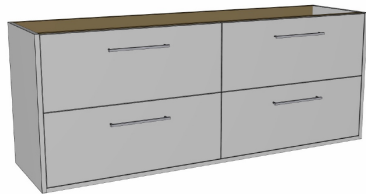

Luxus Slim 1500 Wall Cabinet

suit Undercounter Basin, 4 Drawer

Product Image

Product Details

Code: LUUD1500NSW4XX
Brand: Argent
Range: Luxus
Warranty: 10 Years*

Additional Features

Technical Specification

Required Product

Wall Mounted Tapware recommended for Slim Cabinets

Recommended Products

Villeroy & Boch, Bette, Argent Under Counter Basin Not Included

Additional Notes

- Australian Made
- Soft Close Drawers
- Multiple cabinet colour choices
- Multiple solid top colour choices
- Gold Interior Package
- 4 drawer