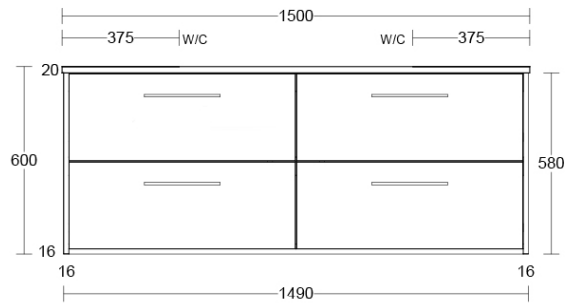

Installation Instructions

- * Wall Mounted
- * Some Cabinet/basin configurations may limit tap hole positioning

*Please visit argentaust.com.au/warranty to view the full warranty

Note: All dimensions are in millimetres and are subject to normal manufacturing variations. Always use the physical product measurements for cut-outs and rough-ins as the technical details shown may differ from the actual product. Use acetic cured silicone sealant. Do not use epoxy type adhesives. Clean with damp cloth. Do not use abrasive cleaners, liquids or pastes.