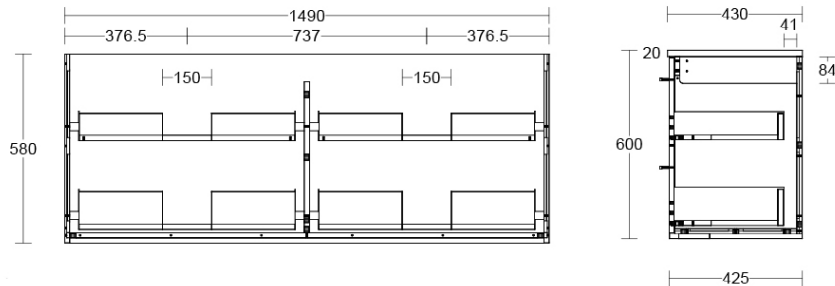

Installation Instructions

- * Wall Mounted
- * Some Cabinet/basin configurations may limit tap hole positioning

*Please visit argentaust.com.au/warranty to view the full warranty

Note: All dimensions are in millimetres and are subject to normal manufacturing variations. Always use the physical product measurements for cut-outs and rough-ins as the technical details shown may differ from the actual product. Use acetic cured silicone sealant. Do not use epoxy type adhesives. Clean with damp cloth. Do not use abrasive cleaners, liquids or pastes.