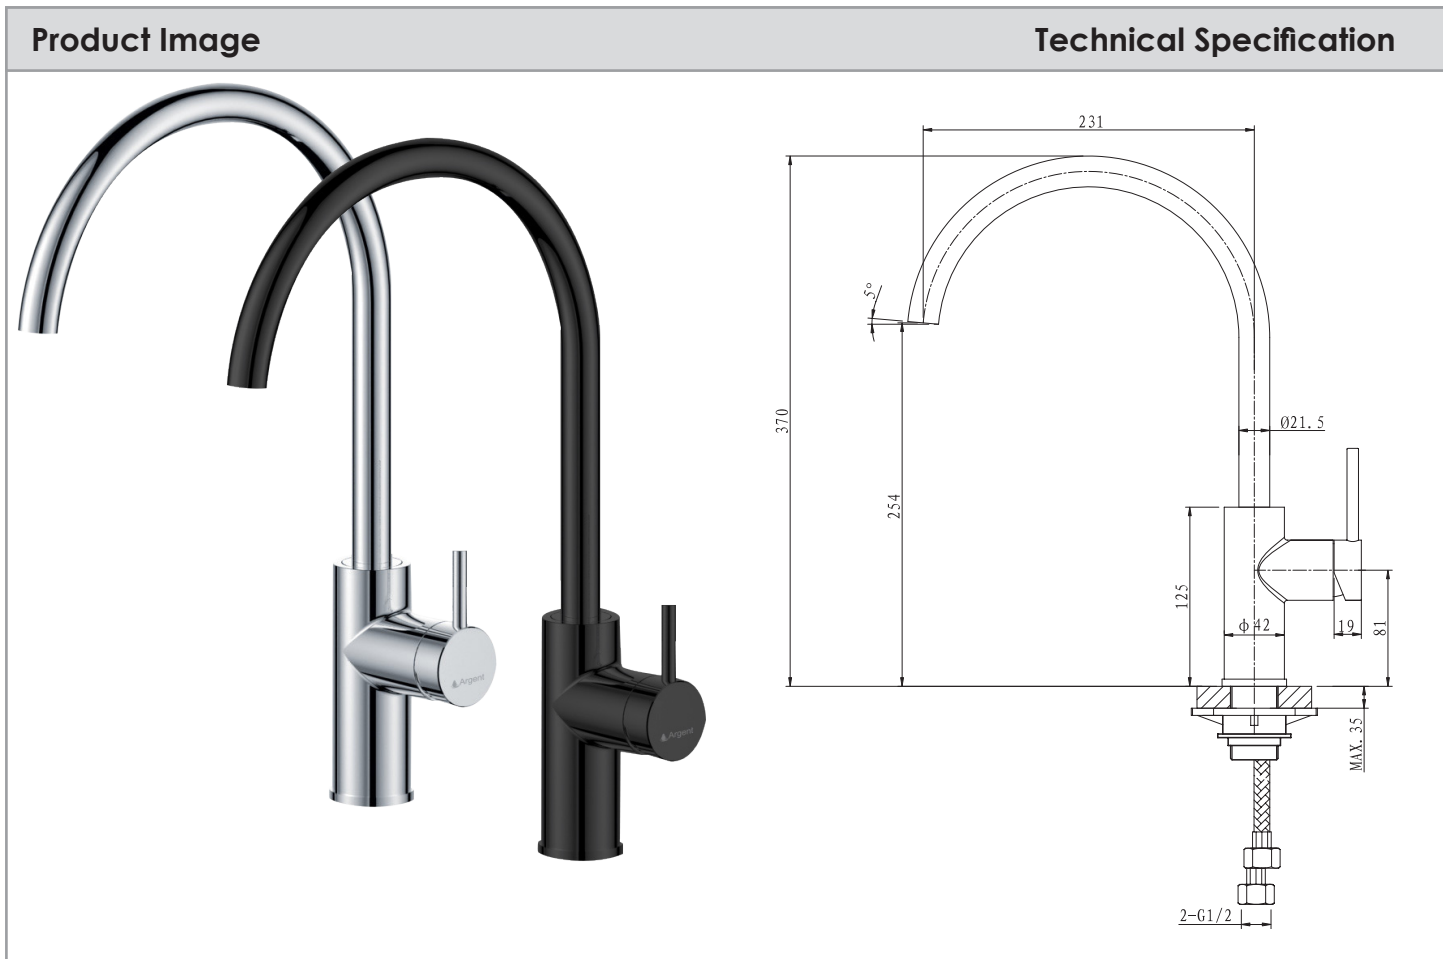

# GRACE GOOSENECK KITCHEN MIXER

Description	
Grace Gooseneck Kitchen Mixer WELS 4 Star 6.5Lpm	
<b>KM424408</b> <b>KM424408MB</b>	Chrome Matte Black

Additional Information
<ul style="list-style-type: none"> <li>15 Year Replacement Warranty*</li> </ul>