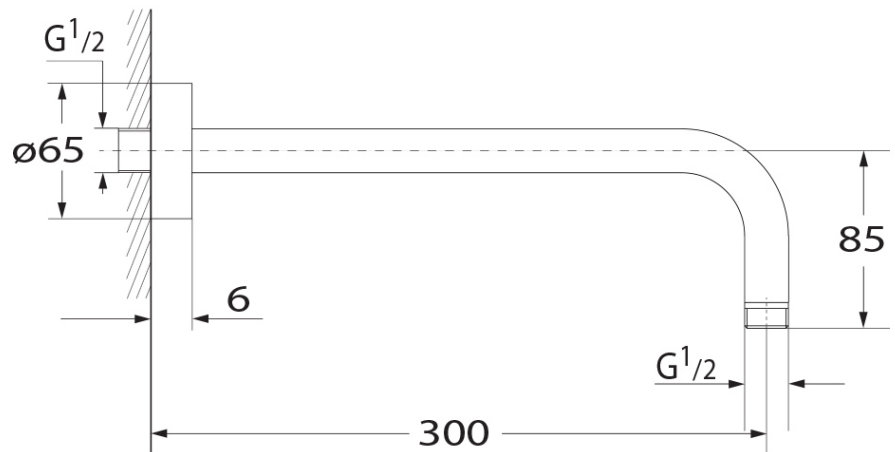

Essential 300 Wall Mounted Shower Arm

Brushed Gold

Product Image

Product Details

Code:	900300BG
Brand:	Argent
Range:	Essential
Warranty:	15 Years*
WELS:	N/A

Additional Features

Technical Specification

*Please visit argentaust.com.au/warranty to view the full warranty

Note: All dimensions are in millimetres and are subject to normal manufacturing variations. Always use the physical product measurements for cut-outs and rough-ins as the technical details shown may differ from the actual product. Use acetic cured silicone sealant. Do not use epoxy type adhesives. Clean with damp cloth. Do not use abrasive cleaners, liquids or pastes.