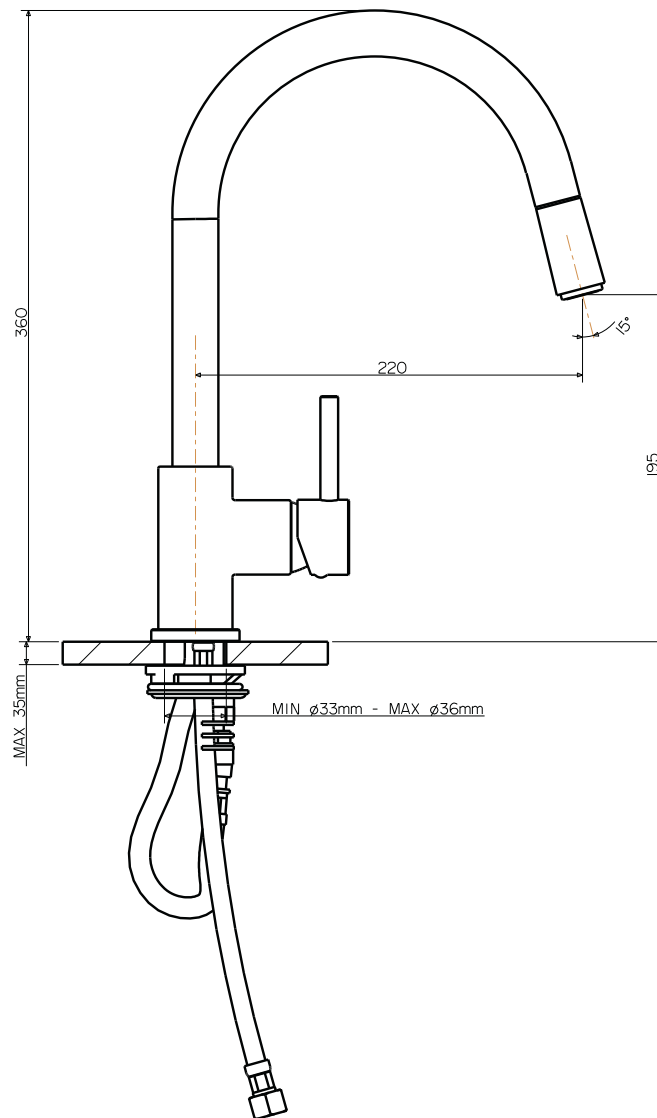

SK5-AV

SK5-AV PULL OUT KITCHEN MIXER

WELS Rating 5 Star 5.0L/min

WELS Registration #T10360 (Chrome) #T10360(v) (Finishes)

AVAILABLE IN

SK5-AV
(CHROME)

SK5-AV-B
(BLACK)

SK5-AV-BN
(BRUSHED NICKEL)