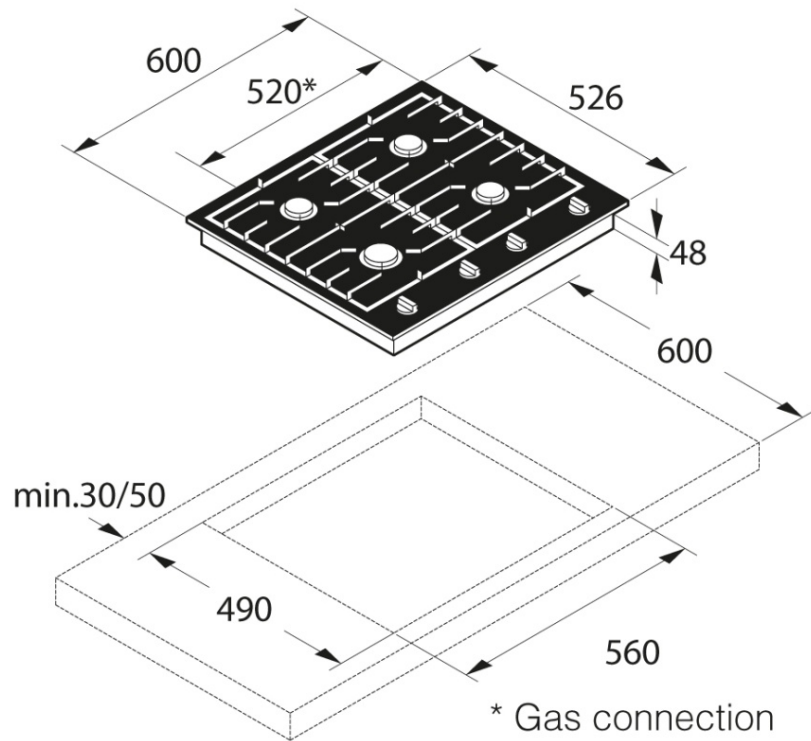

### Design & Integration

- Niche dimensions (HxWxD): 4,8 × 56 × 49 cm

### Technical data

- Connection rating: 1 W
- Frequency: 50-60 Hz
- Number of cooking zones: 4

### Dimensions

- Product dimensions (HxWxD): 4,8 × 60 × 52,6 cm
- Length electrical cord: 1,5 m
- Net weight: 12,2 kg

### Logistic information

- Dimensions of packed product (HxWxD): 20,4 × 65 × 59,6 cm
- Gross weight: 14,3 kg
- Product code: 476651
- EAN code: 3838942016011

- \* Gas connection
- \* Connexion au gaz
- \* Connessione gas
- \* Подключение газа