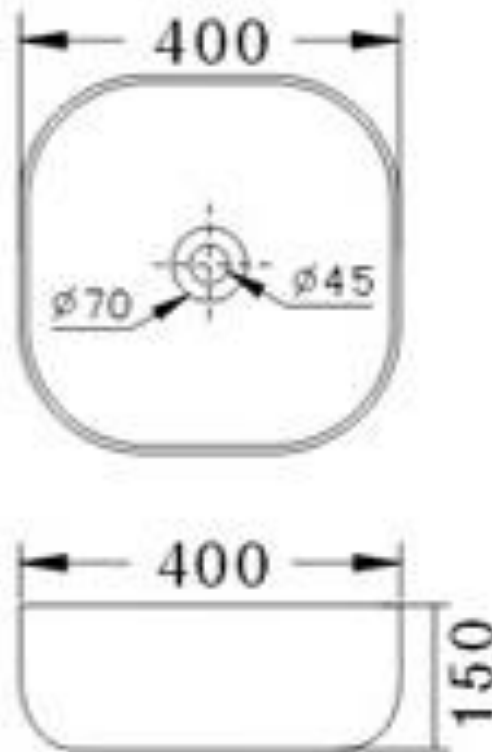

B1085 PALA Square Ceramic Countertop Basin

Features:

- Ceramic Basin
- Countertop Installation
- Without Overflow
- Requires K328 Style Waste – Sold Separately

Dimensions: 400 x 400 x 150mm

Product Codes:

B1085	Gloss White Ceramic
--------------	---------------------

All measurements and specifications provided for our products are approximate and subject to change without prior notice. The information listed is correct at time of publication, however Bestlink International PTY LTD reserves the right to vary design and dimensions of products without prior notice. We recommend verifying dimensions and specifications before installation. For ceramic products, please allow a +/- 5mm tolerance for manufacturing variance. For basins, it is recommended that actual basin be used when cutting out bench top to ensure exact fit.