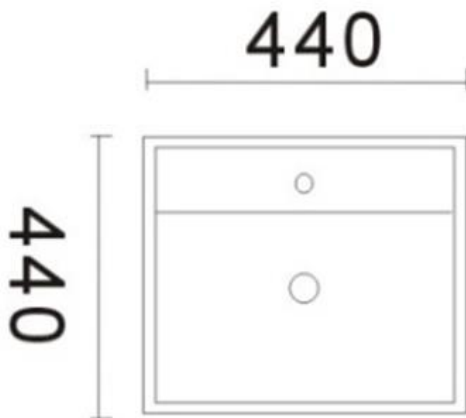

B9009 NAUTICA Slimline Square Ceramic Countertop Basin

Features:

- Ceramic Basin
- Countertop Installation
- One Taphole
- Without Overflow
- Requires K328 Style Waste – Sold Separately

Dimensions: 440 x 440 x 100mm

Product Codes:

B6042	Gloss White Ceramic
--------------	---------------------

View of Back of Basin

All measurements and specifications provided for our products are approximate and subject to change without prior notice. The information listed is correct at time of publication, however Bestlink International PTY LTD reserves the right to vary design and dimensions of products without prior notice. We recommend verifying dimensions and specifications before installation. For ceramic products, please allow a +/- 5mm tolerance for manufacturing variance. For basins, it is recommended that actual basin be used when cutting out bench top to ensure exact fit.