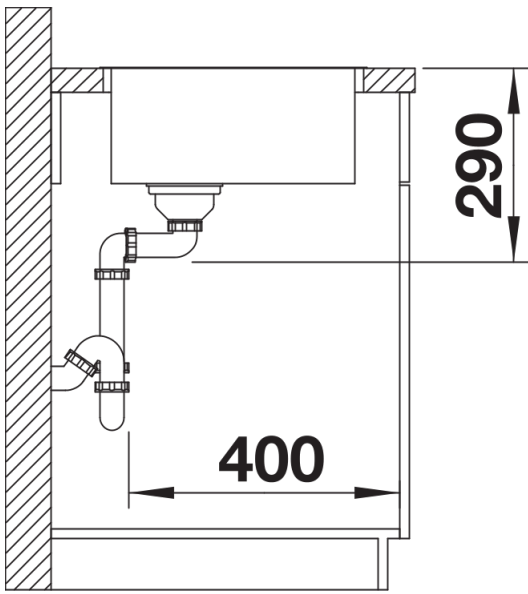

Product information sheet ANDANO 340-IF

Item no. 526892

Benefits

- Balanced composition of optical and functional elements
- The harmonious interplay between the radii and surface design creates a modern appeal
- High quality features consisting of a covered C-overflow and InFino drain system – gracefully integrated and easy-care
- Large bowl capacity and fully utilisable base
- Elegant IF flat-rim for flushmount and for installation from above
- Optional premium accessories are available

Scope of supply

- waste kit
- 3 ½" InFino basket strainer
- fixing kit

Details

Top view

Cut-out

Front view

Side view