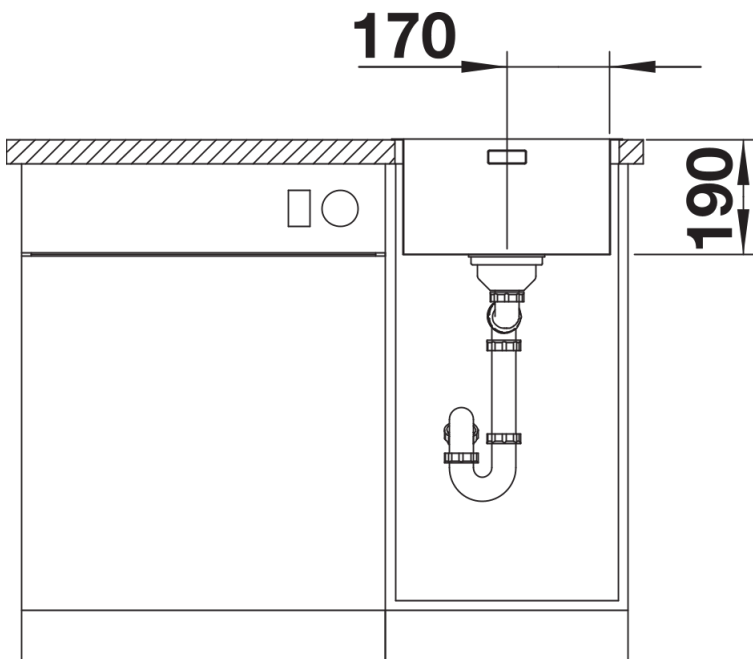

Product information sheet ANDANO 340-IF

Item no. 526892

Benefits

- Balanced composition of optical and functional elements
- The harmonious interplay between the radii and surface design creates a modern appeal
- High quality features consisting of a covered C-overflow and InFino drain system – gracefully integrated and easy-care
- Large bowl capacity and fully utilisable base
- Elegant IF flat-rim for flushmount and for installation from above
- Optional premium accessories are available

Scope of supply

- waste kit
- 3 ½" InFino basket strainer
- fixing kit

Details

Top view

Cut-out

Front view

Side view