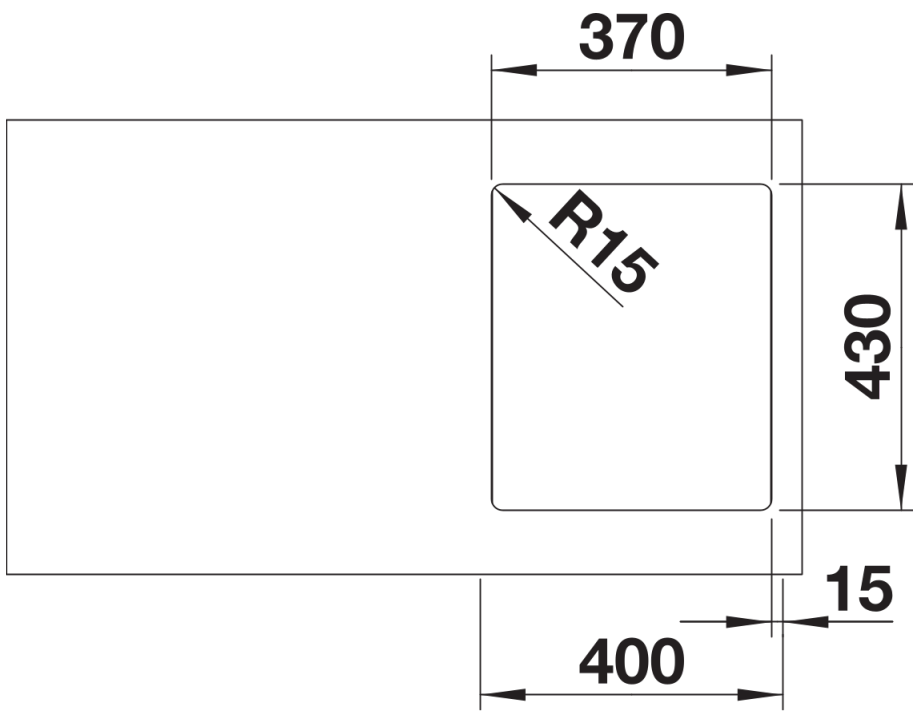

Product information sheet ANDANO 340-IF

Item no. 526892

Benefits

- Balanced composition of optical and functional elements
- The harmonious interplay between the radii and surface design creates a modern appeal
- High quality features consisting of a covered C-overflow and InFino drain system – gracefully integrated and easy-care
- Large bowl capacity and fully utilisable base
- Elegant IF flat-rim for flushmount and for installation from above
- Optional premium accessories are available

Scope of supply

- waste kit
- 3 ½" InFino basket strainer
- fixing kit

Details

Top view

Cut-out

Front view

Side view