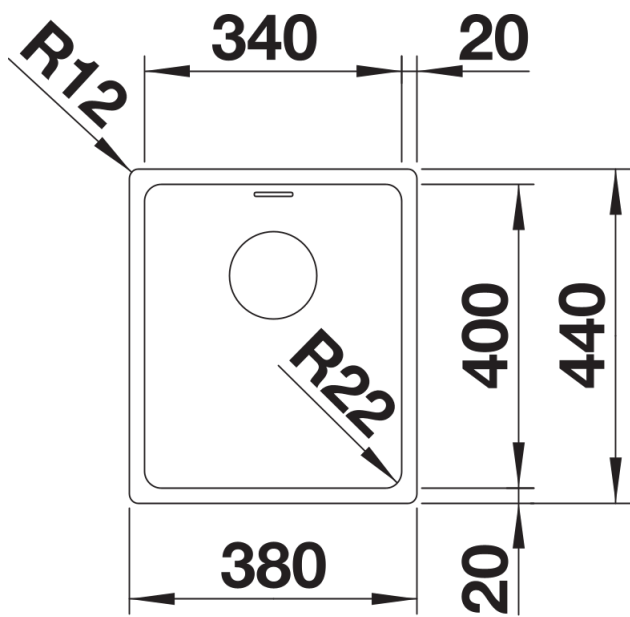

Product information sheet ANDANO 340-IF

Item no. 526892

Benefits

- Balanced composition of optical and functional elements
- The harmonious interplay between the radii and surface design creates a modern appeal
- High quality features consisting of a covered C-overflow and InFino drain system – gracefully integrated and easy-care
- Large bowl capacity and fully utilisable base
- Elegant IF flat-rim for flushmount and for installation from above
- Optional premium accessories are available

Scope of supply

- waste kit
- 3 ½" InFino basket strainer
- fixing kit

Details

Top view

Cut-out

Front view

Side view