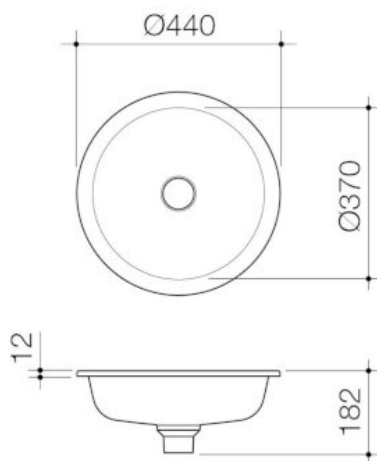

Liano II 440mm Round Under/Over Counter Basin – White

Model Number : 852600W

PRODUCT DESCRIPTION

The Liano II Basin range is a collection of fashionable basins that allow you to select a style and colour finish to suit your own personal taste, but also deliver to your functional needs. Available in popular round and pill shapes with contemporary thin rim design and in a range of matte colour finishes, the Liano II basin range is the collection you need to make a statement in your bathroom. Optional pop-up plug & wastes and new dress rings are available in Chrome, Matte Black, PVD Brushed Nickel, PVD Brushed Brass and PVD Gunmetal to match with Liano II tapware.

PRODUCT FEATURES

- **Available from November 2021
- Crafted from highly durable fine fire clay
- Thin rim design for a contemporary look
- Smooth stain-resistant surface
- Available in gloss white, matte black and matte white finishes
- Other matte finishes in green, grey, pink and speckled are available as special order
- 4.9L bowl capacity
- For pill shape see codes 852900-
- Non-overflow only
- Australian designed and engineered
- 20-year warranty
- Basins are supplied with ceramic pop-up waste plugs in matching colours, also compatible with Urbane II metallic basin pop-up plugs and wastes (codes 687330-)
- Match with Liano II tapware, or full Urbane II bathroom collection