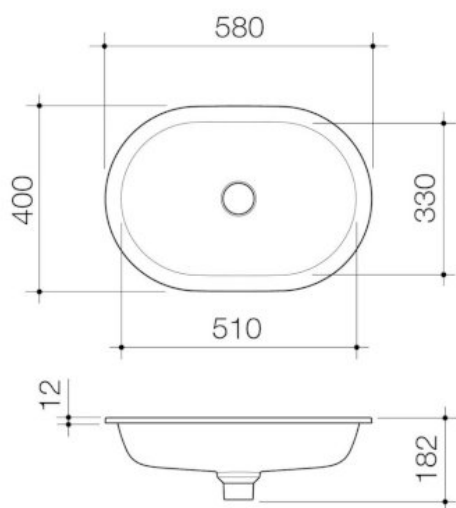

Liano II 580mm Pill Under/Over Counter Basin – Matte Green (Special Order)

Model Number : 852900MG

PRODUCT DESCRIPTION

The Liano II Basin range is a collection of fashionable basins that allow you to select a style and colour finish to suit your own personal taste, but also deliver to your functional needs. Available in popular round and pill shapes with contemporary thin rim design and in a range of matte colour finishes, the Liano II basin range is the collection you need to make a statement in your bathroom. Optional pop-up plug & wastes and new dress rings are available in Chrome, Matte Black, PVD Brushed Nickel, PVD Brushed Brass and PVD Gunmetal to match with Liano II tapware.

PRODUCT FEATURES

- **Available from November 2021
- Crafted from highly durable fine fire clay
- Thin rim design for a contemporary look
- Smooth stain-resistant surface
- Available in gloss white, matte black and matte white finishes
- Other matte finishes in green, grey, pink and speckled are available as special order
- For round shape see codes 852600–
- 6.7L bowl capacity
- Non-overflow only
- Australian designed and engineered
- 20-year warranty
- Basins are supplied with ceramic pop-up waste plugs in matching colours, also compatible with Urbane II basin pop-up plugs and wastes (codes 687330–)
- Match with Liano II tapware, or full Urbane II bathroom collection