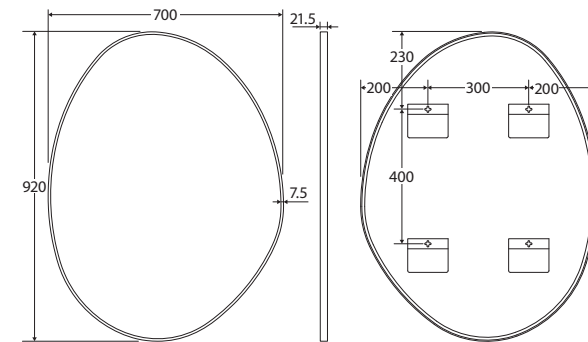

Pebble

ASYMMETRICAL FRAMED MIRROR

700 x 920 MM

Features

- 5 mm thick glass mirror
- Aluminium frame – powder-coated matte white, matte black and anodised urban brass finishes
- Can be mounted in any direction using pre-attached, non-removable brackets
- Copper-free to prevent corrosion
- Rust-resistant
- Includes wall mounting screws and plugs

We aim to ensure that specifications are correct at the time of publication. All measurements are shown in millimetres. Always use measurements of actual product received for final specification as the technical drawing may contain differences. Due to printing limitations, physical colour may vary from the image shown. Fienza reserves the right to make modifications without prior notice.