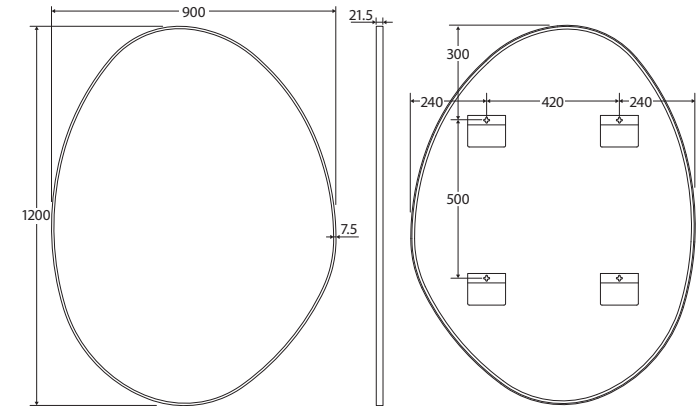

Pebble

ASYMMETRICAL FRAMED MIRROR

900 x 1200 MM

Features

- 5 mm thick glass mirror
- Aluminium frame – powder-coated matte white, matte black and anodised urban brass finishes
- Can be mounted in any direction using pre-attached, non-removable brackets
- Copper-free to prevent corrosion
- Rust-resistant
- Includes wall mounting screws and plugs

We aim to ensure that specifications are correct at the time of publication. All measurements are shown in millimetres. Always use measurements of actual product received for final specification as the technical drawing may contain differences. Due to printing limitations, physical colour may vary from the image shown. Fienza reserves the right to make modifications without prior notice.