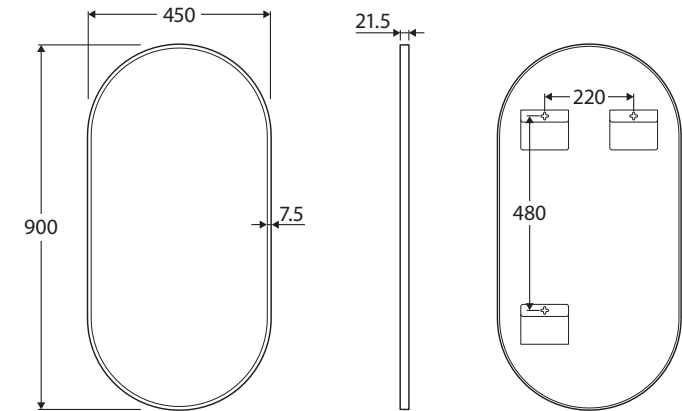

## FRAMED MIRROR

450 x 900 MM

### Features

- 5 mm thick glass mirror
- Aluminium frame – powder-coated matte white, matte black and anodised urban brass finishes
- Can be mounted in portrait or landscape orientation using pre-attached, non-removable brackets
- Copper-free – reduces corrosion and is better for the environment
- Rust-resistant
- Includes wall mounting screws and plugs

While we aim to ensure specifications are correct at the time of publication, Fienza reserves the right to make modifications without prior notice. Physical colour may vary from image shown. All measurements are shown in millimetres. Always use physical product measurements for mark-ups and roughing-in as the technical drawing may differ from actual product received.