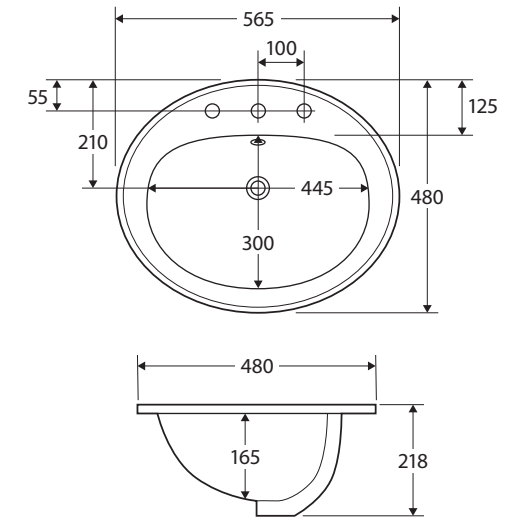

## FULLY-INSET BASIN

### Features

- Vitreous china
- One or three tap holes, with overflow
- Requires 32 mm waste with overflow (not included)
- Capacity: 5.5 litres

**Please note:** Due to the nature of ceramic as a material, small variations in size and shape do occur. Ensure that the measurements of the purchased basin are checked physically BEFORE cutting any counter-top. Specification drawings are a guide only. Fienza will not be held liable for any errors made by external parties when cutting counter-tops.

### Available in

1 Tap Hole  
**RB506A**

3 Tap Holes  
**RB506A-3**

While we aim to ensure specifications are correct at the time of publication, Fienza reserves the right to make modifications without prior notice. Physical colour may vary from image shown. All measurements are shown in millimetres. For ceramic products, please allow +/- 10 mm tolerance for manufacturing variance. Always use physical product measurements for mark-ups and roughing-in as the technical drawing may differ from actual product received.