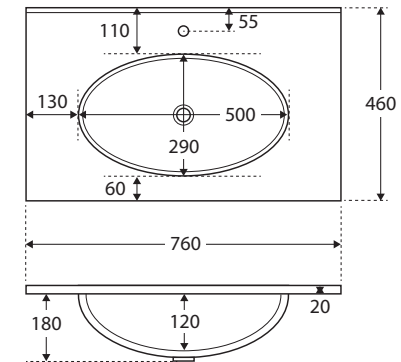

## FULL DEPTH CERAMIC BASIN-TOP 750MM

### Features

- Oval bowl design with bevelled edge
- 20 mm thick vitreous china
- Gloss white finish
- 3 mm tile lip
- 12 o'clock tap hole as standard (3 tap holes also available)
- Integrated overflow
- Chrome overflow ring included
- Requires 32 mm overflow waste (available separately)

While we aim to ensure specifications are correct at the time of publication, Fienza reserves the right to make modifications without prior notice. Physical colour may vary from image shown. All measurements are shown in millimetres. For ceramic products, please allow +/- 10 mm tolerance for manufacturing variance. Always use physical product measurements for mark-ups and roughing-in as the technical drawing may differ from actual product received.