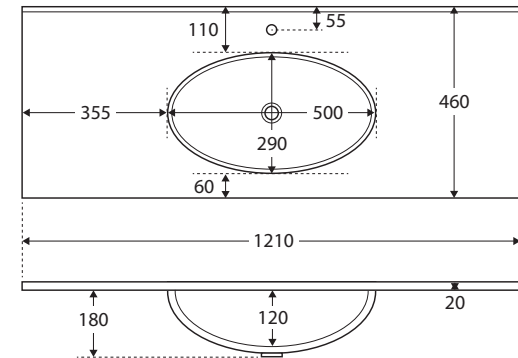

Rotondo

FULL DEPTH CERAMIC BASIN-TOP 1200MM

Features

- Oval bowl design with bevelled edge
- 20 mm thick vitreous china
- Gloss white finish
- 3 mm tile lip
- 12 o'clock tap hole as standard (3 tap holes also available)
- Integrated overflow
- Chrome overflow ring included
- Requires 32 mm overflow waste (available separately)

Available in

1 tap hole
ROT120

3 tap hole
ROT120-3

Cleaning & Care

- Wipe with a clean, soft cloth and mild soapy water or non-abrasive bathroom cleaner. Test in an inconspicuous area before cleaning the whole top.
- Avoid placing hot objects, such as hair straighteners, on any surface as these will cause discolouration and marking.
- Spills of hair dye, after-shave lotion, nail polish and remover, aerosol spray and other harsh chemicals should be removed immediately to prevent damage and discolouration. Clean immediately with mild soapy water using a clean, soft cloth.

While we aim to ensure specifications are correct at the time of publication, Fienza reserves the right to make modifications without prior notice. Physical colour may vary from image shown. All measurements are shown in millimetres. For ceramic products, please allow +/- 10 mm tolerance for manufacturing variance. Always use physical product measurements for mark-ups and roughing-in as the technical drawing may differ from actual product received.