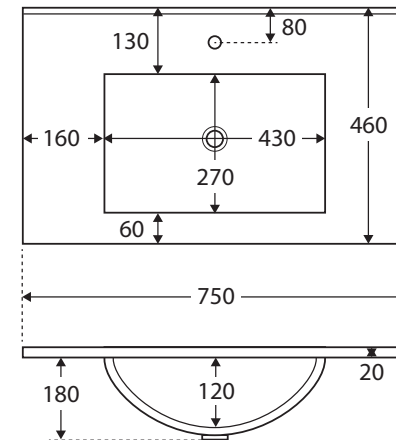

Vanessa

POLY-MARBLE BASIN-TOP 750MM

Features

- 20 mm thick poly-marble
- Gloss white finish
- Requires 40 mm waste, no overflow (not included)

Available in

1 tap hole
75VAN

3 tap hole
75VAN-3

Cleaning & Care

While we aim to ensure specifications are correct at the time of publication, Fienza reserves the right to make modifications without prior notice. Physical colour may vary from image shown. All measurements are shown in millimetres. For ceramic products, please allow +/- 10 mm tolerance for manufacturing variance. Always use physical product measurements for mark-ups and roughing-in as the technical drawing may differ from actual product received.