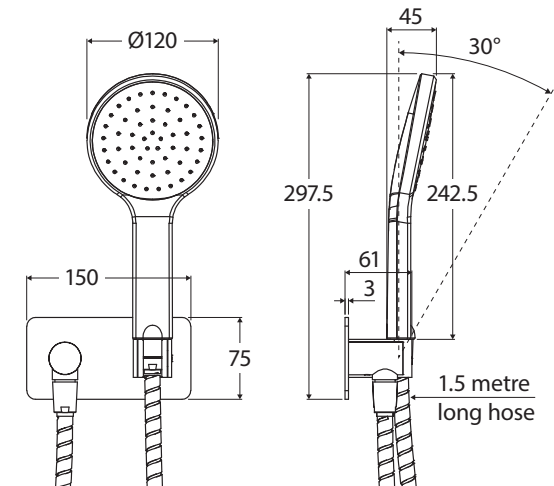

Kaya® HAND SHOWER RECTANGULAR PLATE

Features

WELS 3 Star rated, 9L/min

Rectangular Plate with Hose (433100):

- Designed to complement the shower or bath
- All-in-one water inlet and mounting bracket
- Tilt function
- Made from solid brass
- 1.5 metre stainless steel hose (PVC on matte black model)

KAYA Hand Piece (MSH115):

- Single water-flow setting
- Easy to clean TPR nozzles
- Made from ABS

Available in

Electroplated
Chrome
433115

Electroplated
Matte Black
433115B

PVD
Brushed Nickel
433115BN

PVD
Gun Metal
433115GM

While we aim to ensure specifications are correct at the time of publication, Fienza reserves the right to make modifications without prior notice. Physical colour may vary from image shown. All measurements are shown in millimetres. Always use physical product measurements for mark-ups and roughing-in as the technical drawing may differ from actual product received.