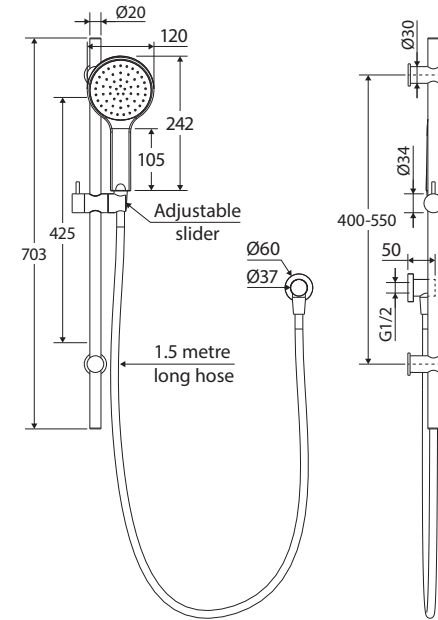

## Features

WELS 3 Star rated, 9L/min

### Rail:

- Adjustable length between wall fixings
- Slider to adjust height and angle of hand shower
- Made from solid brass
- 1.5 metre stainless steel hose (PVC on matte black model)

### KAYA Hand Piece (MSH115):

- Single water-flow setting
- Easy to clean TPR nozzles
- Made from ABS

**Please note:** This product may have a visible Fienza or Watermark logo.

While we aim to ensure specifications are correct at the time of publication, Fienza reserves the right to make modifications without prior notice. Physical colour may vary from image shown. All measurements are shown in millimetres. Always use physical product measurements for mark-ups and roughing-in as the technical drawing may differ from actual product received.