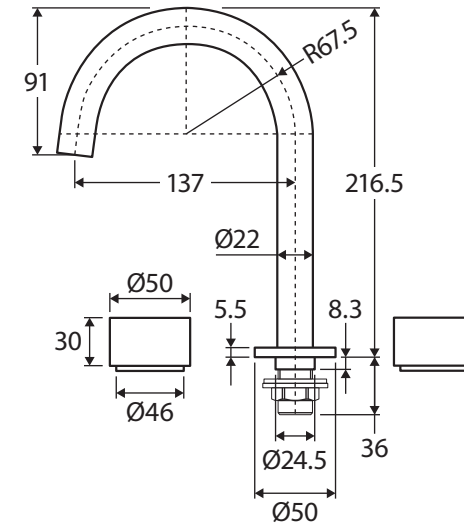

Kaya® BASIN TAP SET

Features

WELS 5 Star rated, 6L/min

- Circular tap design
- Fixed position outlet
- Made from solid brass
- Concealed back plates on taps
- ¼ Turn ceramic discs
- Breech assembly included

Please note: This product may have a visible Fienza or Watermark logo.

Available in

Electroplated
Chrome
338101

Electroplated
Matte Black
338101B

PVD
Brushed Nickel
338101BN

Cleaning & Care

- Regularly clean with mild soapy water using a microfibre cloth.
- In highly polluted or coastal locations, we recommend cleaning 2-3 times per week.
- Do not use harsh detergents, bleach, cream cleaners or citrus based cleaners. These substances are abrasive and will damage the surface.
- Do not use undue pressure and wipe in one direction only.

While we aim to ensure specifications are correct at the time of publication, Fienza reserves the right to make modifications without prior notice. Physical colour may vary from image shown. All measurements are shown in millimetres. Always use physical product measurements for mark-ups and roughing-in as the technical drawing may differ from actual product received.