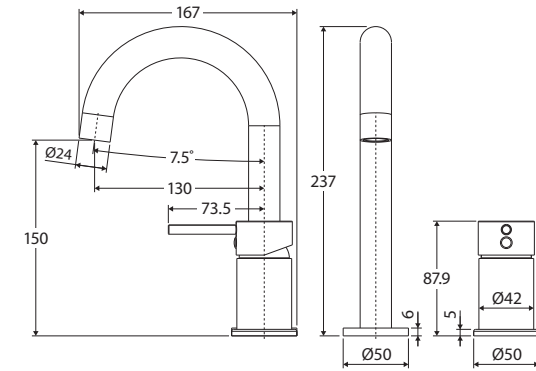

Kaya® HOB MIXER SET

Features

WELS 6 Star rated, 4.5L/min

- Round, pin lever handle design
- Fixed outlet position
- Made from solid brass
- High quality European cartridge (35 mm)
- PEX split-resistant hoses
- Designed for basin installation only

Please note: This product may have a visible Fienza or Watermark logo.

Available in

Electroplated
Chrome
228117

Electroplated
Matte Black
228117B

Cleaning & Care

- Regularly clean with mild soapy water using a microfibre cloth.
- In highly polluted or coastal locations, we recommend cleaning 2-3 times per week.
- Do not use harsh detergents, bleach, cream cleaners or citrus based cleaners. These substances are abrasive and will damage the surface.
- Do not use undue pressure and wipe in one direction only.

We aim to ensure that specifications are correct at the time of publication. All measurements are shown in millimetres. Always use measurements of actual product received for final specification as the technical drawing may contain differences. Due to printing limitations, physical colour may vary from the image shown. Fienza reserves the right to make modifications without prior notice.