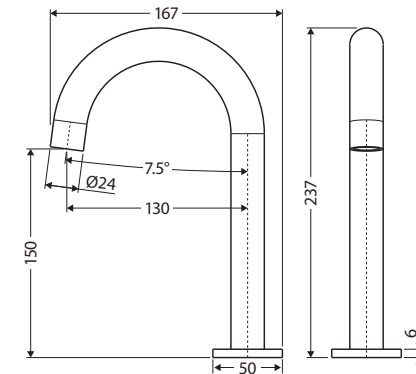

Kaya®

HOB-MOUNTED BASIN/BATH OUTLET

Features

- Hob-mounted, fixed position
- Includes pre-fitted basin aerator and free-flow bath aerator
- Made from solid brass
- Push-fit installation
- Male ½" BSPP inlet
- **WELS 5 Star rated, 5L/min when installed over basin**

We aim to ensure that specifications are correct at the time of publication. All measurements are shown in millimetres. Always use measurements of actual product received for final specification as the technical drawing may contain differences. Due to printing limitations, physical colour may vary from the image shown. Fienza reserves the right to make modifications without prior notice.