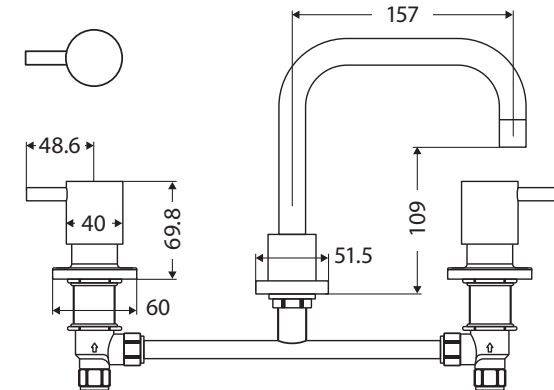

Isabella BASIN SET

Features

- Pin lever handle design
- Made from solid brass
- ¼ Turn ceramic disc
- Three-piece basin set
- Fixed position
- Concealed aerator
- **WELS 3 Star rated, 8.5L/min**

Please note: This product may have a visible Fienza or Watermark logo.

While we aim to ensure specifications are correct at the time of publication, Fienza reserves the right to make modifications without prior notice. Physical colour may vary from image shown. All measurements are shown in millimetres. Always use physical product measurements for mark-ups and roughing-in as the technical drawing may differ from actual product received.