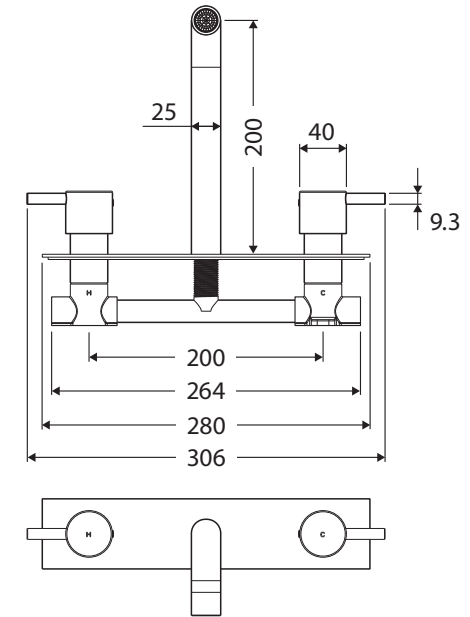

Isabella WALL BASIN SET

Features

- Pin lever handle design
- Made from solid brass
- ¼ Turn ceramic disc
- Three-piece wall basin set
- Includes cover plate
- Fixed position
- Concealed aerator
- **WELS 5 Star rated, 6L/min**

Please note: This product may have a visible Fienza or Watermark logo.

Available in

Chrome
213119

Cleaning & Care

- Regularly clean with mild soapy water using a microfibre cloth.
- In highly polluted or coastal locations, we recommend cleaning 2-3 times per week.
- Do not use harsh detergents, bleach, cream cleaners or citrus based cleaners. These substances are abrasive and will damage the surface.
- Do not use undue pressure and wipe in one direction only.

While we aim to ensure specifications are correct at the time of publication, Fienza reserves the right to make modifications without prior notice. Physical colour may vary from image shown. All measurements are shown in millimetres. Always use physical product measurements for mark-ups and roughing-in as the technical drawing may differ from actual product received.