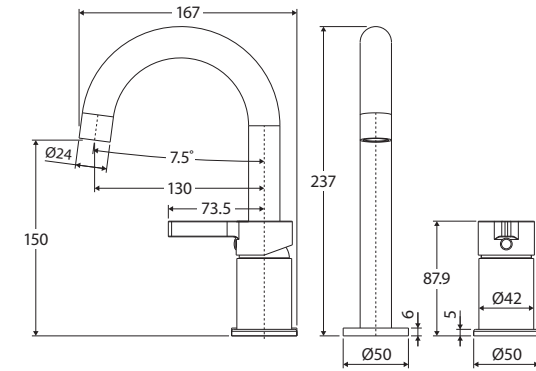

Sansa® HOB MIXER SET

Features

WELS 6 Star rated, 4.5L/min

- Soft rectangular handle design
- Fixed outlet position
- Made from solid brass
- High quality European cartridge (35 mm)
- PEX split-resistant hoses
- Designed for basin installation only

Please note: This product may have a visible Fienza or Watermark logo.

Available in

Electroplated
Chrome
229117

Electroplated
Matte Black
229117B

Cleaning & Care

- Regularly clean with mild soapy water using a microfibre cloth.
- In highly polluted or coastal locations, we recommend cleaning 2-3 times per week.
- Do not use harsh detergents, bleach, cream cleaners or citrus based cleaners. These substances are abrasive and will damage the surface.
- Do not use undue pressure and wipe in one direction only.

We aim to ensure that specifications are correct at the time of publication. All measurements are shown in millimetres. Always use measurements of actual product received for final specification as the technical drawing may contain differences. Due to printing limitations, physical colour may vary from the image shown. Fienza reserves the right to make modifications without prior notice.