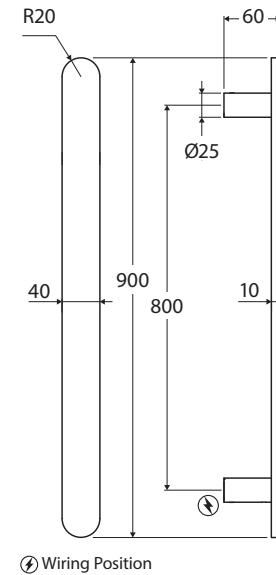

Empire Slim

VERTICAL HEATED TOWEL RAIL, 60 x 900 MM

12 VOLT

Features

- Designed for use in bathrooms
- Heat transfer dries towels faster and more evenly keeping them fresh
- One vertical rail
- Concealed (hard-wired) wiring installation
- Wiring position available at bottom or top mounting point
- Surface temperature between 35°C and 60°C
- Made from 304 stainless steel
- 12V Transformer included

12V | 25W | IP55 RATING
SAA Approved

Available in

		
Electroplated Chrome 889900	Powder Coated Matte white 889900MW	Powder Coated Matte Black 889900B
		
PVD Brushed Nickel 889900BN	PVD Gun Metal 889900GM	PVD Brushed Copper 889900CO
		
	PVD Urban Brass 889900UB	

We aim to ensure that specifications are correct at the time of publication. All measurements are shown in millimetres. Always use measurements of actual product received for final specification as the technical drawing may contain differences. Due to printing limitations, physical colour may vary from the image shown. Fienza reserves the right to make modifications without prior notice.