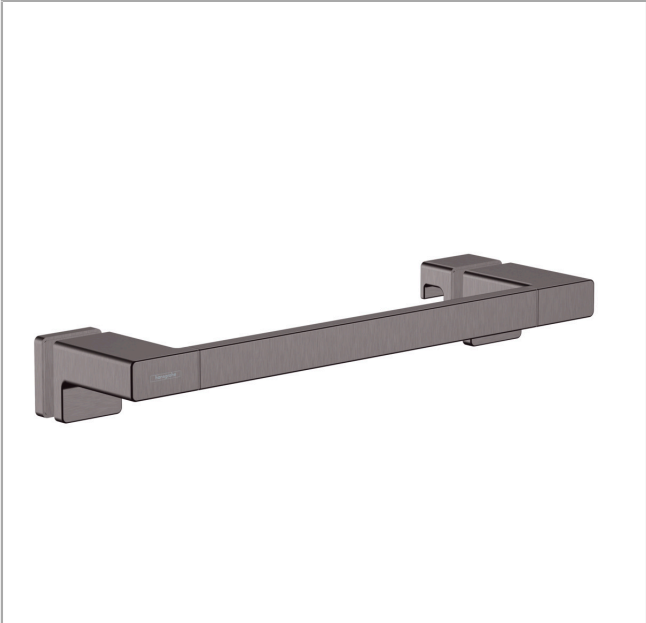

AddStoris

Shower door handle

Surfaces: **Brushed Black Chrome**

Article Number: **41759340**

Description

Design awards

reddot winner 2021

Product image

Scale drawing