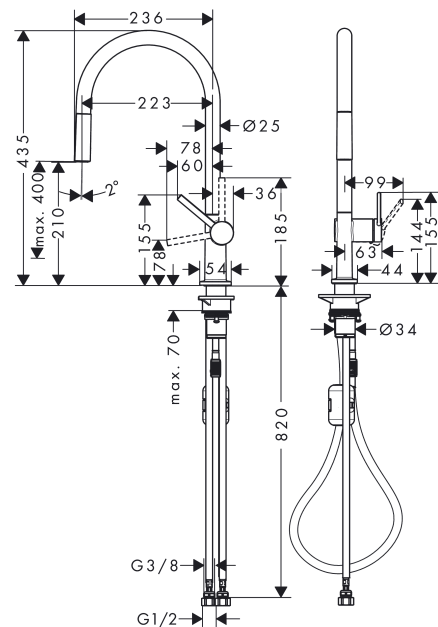

#### product features

- ComfortZone 210
- swivel range adjustable in 4 steps 60°, 110°, 150° or 360°
- laminar spray
- quick connect hose
- connection dimension: DN15
- maximum flow rate at 3 bar: 6 l/min
- ceramic cartridge
- connection type: G 3/8 connections
- temperature limitation adjustable
- integrated non-return valve
- suitable for continuous flow water heaters
- extension length up to 50 cm
- tap hole with Ø 35 mm required

### Scale drawing

**Talis M54**  
**Single lever kitchen mixer 210, pull-out spout, 1jet**  
 Surface: **Chrome** Article Number: **72802003**

**Flowchart**