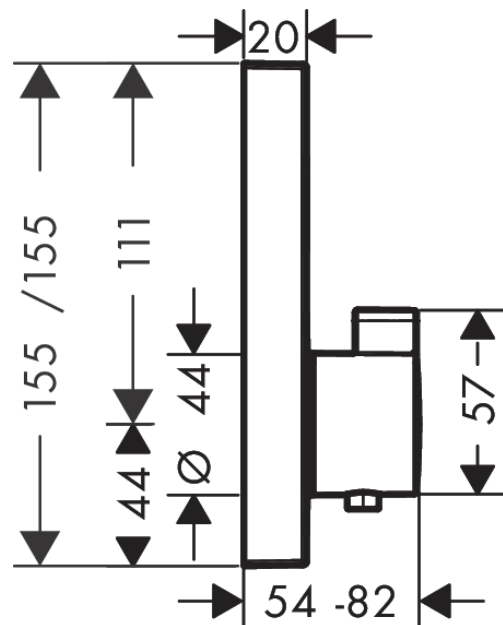

ShowerSelect

Thermostat for concealed installation for 1 function

Surfaces: **Chrome** Article Number: **15762003**

Description

product features

- 1 function
- Select push-button on/off control for 1 outlet
- min. operating pressure: 1 bar
- max. operating pressure: 10 bar
- safety lock at 40° C
- connection type: basic set
- Button: Thermostat is delivered with button On/Off
- scope of supply: escutcheon, mixing unit, handle, sleeve

Technology

Certificates

Product image

Scale drawing

Flowchart