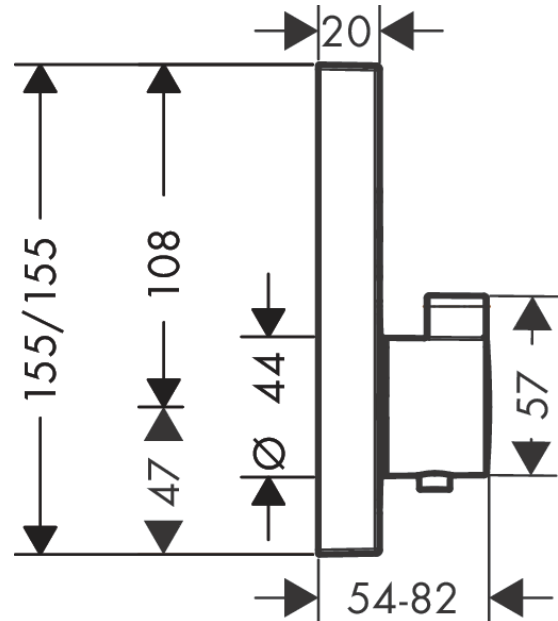

### Description

**product features**

- 2 functions
- simultaneous use of several outlets
- Select push-button on/off control for 2 outlets
- min. operating pressure: 1 bar
- max. operating pressure: 10 bar
- safety lock at 40° C
- connection type: basic set
- Button: Thermostat is delivered with buttons hand shower and Rain large
- scope of supply: sleeve, escutcheon, mixing unit, handle

### Scale drawing