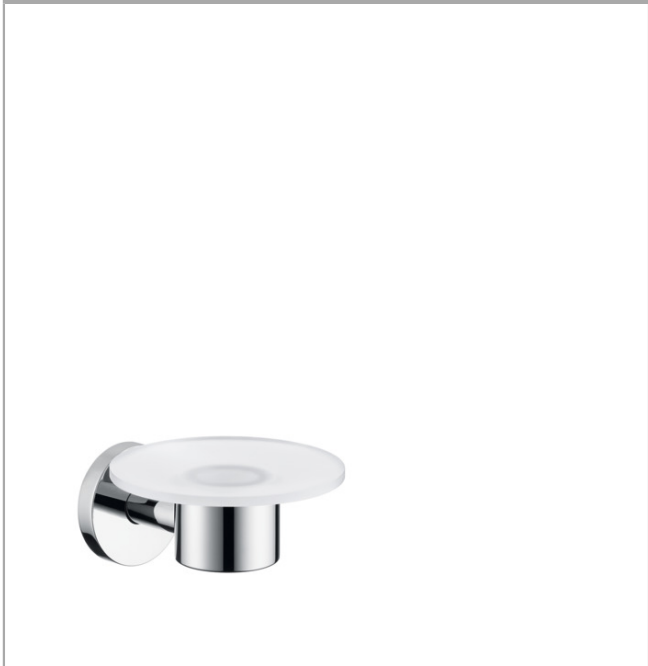

Logis

Soap dish

Surfaces: **Chrome** Article Number: **40515000**

Description

product features

- wall-mounted
- material holder: metal
- scope of supply: soap dish, escutcheon, mounting material, assembly instruction

Product image

Scale drawing