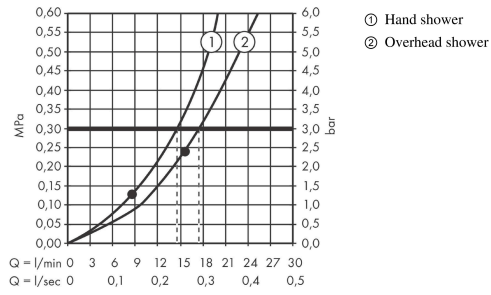

RainSelect

Thermostat for concealed installation for 2 functions

Finish: **Chrome** Article Number: **15380000**

Flowchart

RainSelect
Thermostat for concealed installation for 2 functions
 Finish: **Chrome** Article Number: **15380000**