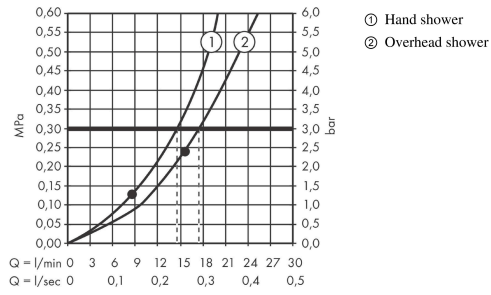

RainSelect

Thermostat for concealed installation for 2 functions

Finish: **Matt Black** Article Number: **15380670**

Flowchart