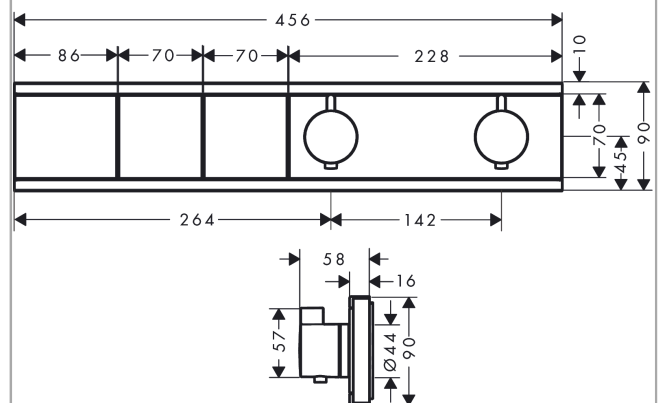

RainSelect

Thermostat for concealed installation for 2 functions

Finish: **Matt Black** Article Number: **15380670**

Description

product features

- 2 functions
- thermostat cartridge, Start/stop valve to operate the functions
- depending on volume flow and installation situation approx. 50% flow rate reduction and integrated shut off function
- Select push-button on/off control for 2 outlets
- simultaneous use of several outlets
- maximum flow rate at 3 bar: 38 l/min
- flow rate per outlet: 26 l/min
- flow rate by simultaneous use of all outlets: 38 l/min
- min. operating pressure: 1 bar
- max. operating pressure: 10 bar
- safety stop at 40 °C
- temperature limitation adjustable
- non-return valve
- Thermostat is delivered with buttons handshower and PowderRain
- connection type: basic set

Technology

Design awards

Certificates / Sustainability

Product image

Scale drawing

RainSelect

Thermostat for concealed installation for 2 functions

Finish: **Matt Black** Article Number: **15380670**

Flowchart

RainSelect
Thermostat for concealed installation for 2 functions
 Finish: **Matt Black** Article Number: **15380670**

Installation examples

RainSelect
 1531018X / 15380XXX