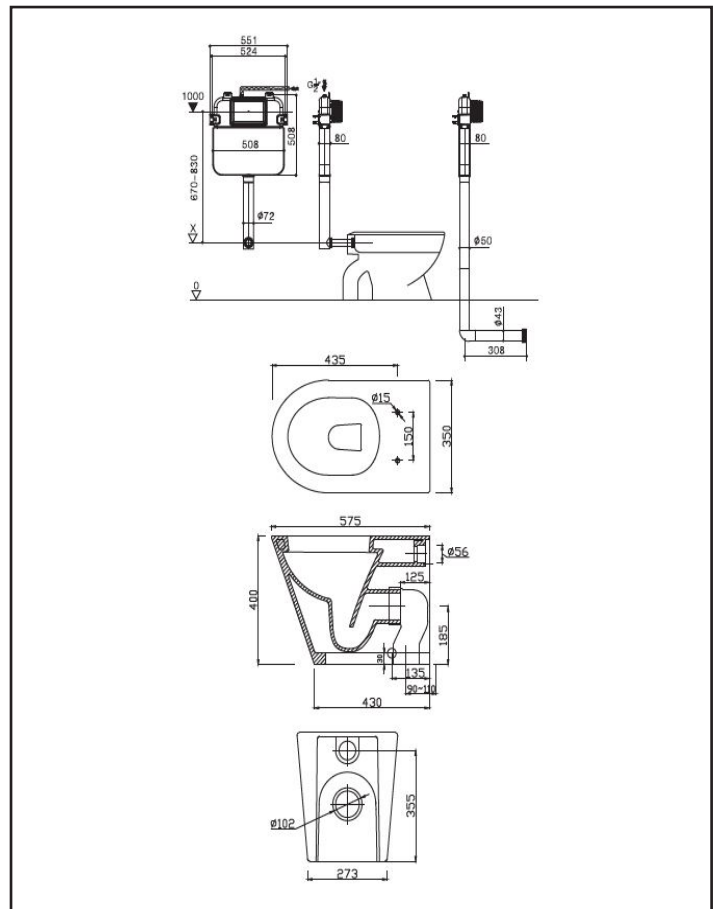

harmony

Harmony Bassini Wall Faced Toilet Suite with Concealed Cistern and Matt Chrome Flush Plate

HARMONY10520

Standard soft close seat

Matt chrome flush plate

Concealed cistern

White

WELS 4 star - 4.5/3L per flush, 3.5L avg flush